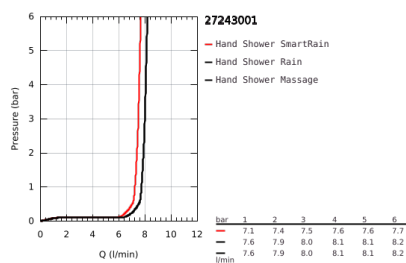

27 243 001 EUPHORIA 110 MASSAGE SHOWER RAIL SET 3 SPRAYS

PRODUCT DESCRIPTION

- Colour: Chrome
- hand shower Massage (27 239 000)
- maximum flow rate (at 3 bar): 8 l/min
- shower rail, 600 mm (27 499)
- Silverflex shower hose 1750 mm (28 388 000)
- GROHE EasyReach tray (27 596)
- GROHE Water Saving - Less water, perfect flow
- GROHE DreamSpray perfect spray pattern
- GROHE SprayDimmer (Stepless flow rate reduction)
- GROHE Long-Life finish
- GROHE FastFixation (upper bracket adjustable to adapt to existing holes)
- SpeedClean anti-limescale system
- Inner WaterGuide for a longer life
- TwistStop preventing the hose from twisting
- suitable for instantaneous heater