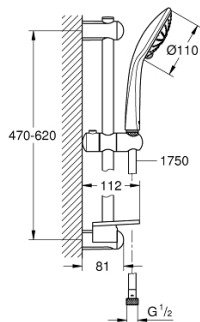

27 243 001 EUPHORIA 110 MASSAGE SHOWER RAIL SET 3 SPRAYS

PRODUCT DESCRIPTION

- Colour: Chrome
- hand shower Massage (27 239 000)
- maximum flow rate (at 3 bar): 8 l/min
- shower rail, 600 mm (27 499)
- Silverflex shower hose 1750 mm (28 388 000)
- GROHE EasyReach tray (27 596)
- GROHE Water Saving - Less water, perfect flow
- GROHE DreamSpray perfect spray pattern
- GROHE SprayDimmer (Stepless flow rate reduction)
- GROHE Long-Life finish
- GROHE FastFixation (upper bracket adjustable to adapt to existing holes)
- SpeedClean anti-limescale system
- Inner WaterGuide for a longer life
- TwistStop preventing the hose from twisting
- suitable for instantaneous heater

27 243 001 EUPHORIA 110 MASSAGE SHOWER RAIL SET 3 SPRAYS

SPARE PARTS, September 2010 – now

- 1: Outlet shower holder (Spare part-nr. 48098000)
- 2: Sliding piece (Spare part-nr. 48099000)
- 3: Outlet shower holder (Spare part-nr. 48100000)
- 4: Strainer (Spare part-nr. 0700200M)