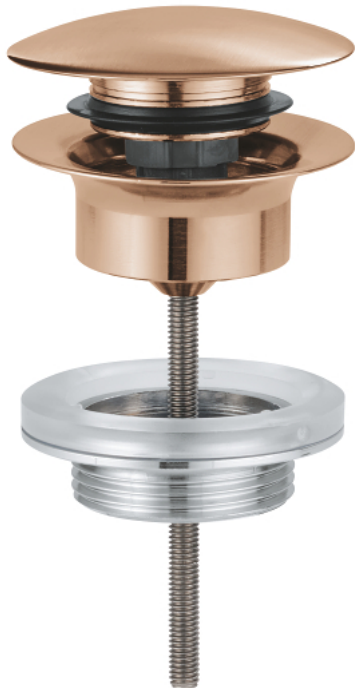

## 65 807 DL0 WASTE SET WITH PUSH-OPEN PLUG

### PRODUCT DESCRIPTION

- Colour: brushed warm sunset
- with push-open cover
- for wash basins with overflow
- removable cover
- closable
- GROHE Long-Life finish