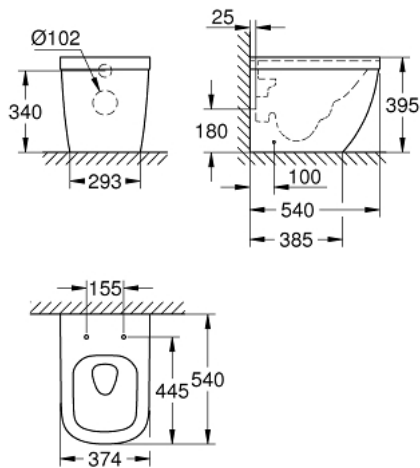

## 39 339 00H EURO CERAMIC FLOOR STANDING BACK TO WALL WC WITH PUREGUARD

### PRODUCT DESCRIPTION

- Colour: alpine white
- horizontal outlet
- back to wall
- GROHE Triple Vortex flushing technology
- wash down
- rimless
- flush volume 3/5 l
- including fixation set
- sanitary ware
- fully skirted with invisible fixation
- GROHE PureGuard anti-scale coating and anti-bacterial glazing
- compatible with seat and cover 39 330 001 (soft close) and 39 331 001 (without soft close)

39 339 00H **EURO CERAMIC FLOOR STANDING BACK TO WALL WC WITH PUREGUARD**

**SPARE PARTS**, October 2016 – now

1: Mounting set (Order-nr. 49516000)