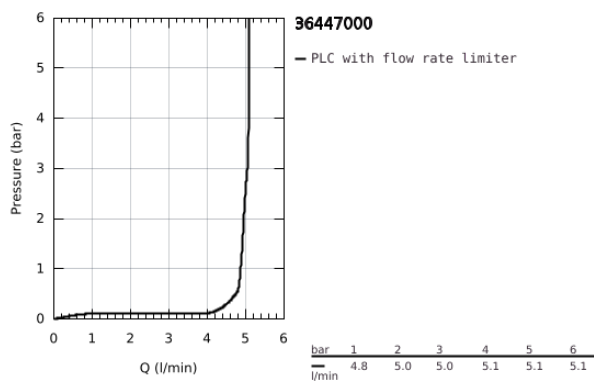

## 36 447 000 ESSENCE E INFRA-RED ELECTRONIC WALL BASIN TAP WITHOUT MIXING DEVICE

### PRODUCT DESCRIPTION

- Colour: Chrome
- with infrared sensor for bi-directional communication for monitoring, configuration and servicing
- for cold or premixed water
- with transformer 100-230 V AC, 50-60 Hz, 6 V DC
- GROHE Water Saving - Less water, perfect flow
- maximum flow rate (at 3 bar): 5 l/min
- 7 pre-set programs
- auto flush
- thermal disinfection
- cleaning mode
- additional functions and precise settings by remote control 36 407
- set for final installation
- for use with Rapid SL 38 748 002 or roughing-in set 36 264 001
- CE approved
- noise classification 1 in accordance with DIN4109