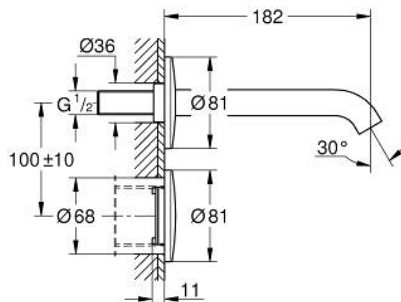

### PRODUCT DESCRIPTION

- Colour: Chrome
- with infrared sensor for bi-directional communication for monitoring, configuration and servicing
- for cold or premixed water
- with transformer 100-230 V AC, 50-60 Hz, 6 V DC
- GROHE Water Saving - Less water, perfect flow
- maximum flow rate (at 3 bar): 5 l/min
- 7 pre-set programs
- auto flush
- thermal disinfection
- cleaning mode
- additional functions and precise settings by remote control 36 407
- set for final installation
- for use with Rapid SL 38 748 002 or roughing-in set 36 264 001
- CE approved
- noise classification 1 in accordance with DIN4109