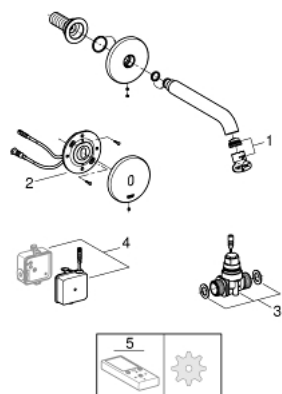

## 36 447 000 ESSENCE E INFRA-RED ELECTRONIC WALL BASIN TAP WITHOUT MIXING DEVICE

### PRODUCT DESCRIPTION

- Colour: Chrome
- with infrared sensor for bi-directional communication for monitoring, configuration and servicing
- for cold or premixed water
- with transformer 100-230 V AC, 50-60 Hz, 6 V DC
- GROHE Water Saving - Less water, perfect flow
- maximum flow rate (at 3 bar): 5 l/min
- 7 pre-set programs
- auto flush
- thermal disinfection
- cleaning mode
- additional functions and precise settings by remote control 36 407
- set for final installation
- for use with Rapid SL 38 748 002 or roughing-in set 36 264 001
- CE approved
- noise classification 1 in accordance with DIN4109

### SPARE PARTS, September 2016 – now

- 1: Flow straightener (Spare part-nr. 48376000)
  - 2: Electronic (Spare part-nr. 42484000)
  - 3: Solenoid Valve (Spare part-nr. 42740000)
  - 4: Switching power supply (Spare part-nr. 42470000)
  - 5: Remote control (Spare part-nr. 36407001)\*
- \* Optional accessories