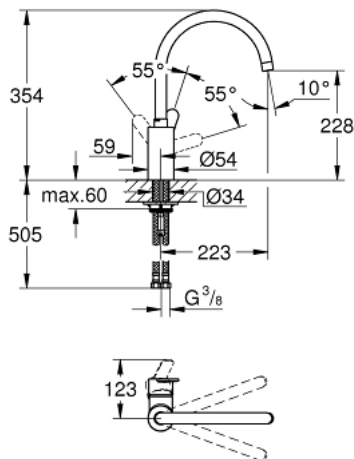

33 975 002 EUROSTYLE COSMOPOLITAN SINGLE-LEVER SINK MIXER 1/2"

PRODUCT DESCRIPTION

- Colour: chrome
- high spout
- single hole installation
- GROHE Long-Life finish
- GROHE SilkMove 35 mm ceramic cartridge
- mousseur
- adjustable flow rate limiter
- swivel tubular spout
- selectable swivel area: 0° / 150° / 360°
- flexible connection hoses
- rapid installation system

33 975 002 EUROSTYLE COSMOPOLITAN SINGLE-LEVER SINK MIXER 1/2"

SPARE PARTS, May 2012 – spareParts.validDate.now

- 1: Lever (Order-nr. 46750000)
 - 2: Cartridge (Order-nr. 46374000)
 - 3: Screw coupling (Order-nr. 46460000)
 - 4: Spout (Order-nr. 13266000)
 - 4.1: Sealing washer (Order-nr. 0128500M)
 - 4.2: Safety ring (Order-nr. 0485300M)
 - 4.3: Mousseur (Order-nr. 06574000)
 - 4.3: Mousseur (Order-nr. 13935000)
 - 5: Shank fastening assembly (Order-nr. 46249000)
 - 6: Mounting wrench (Order-nr. 19017000)*
- * Optional accessories