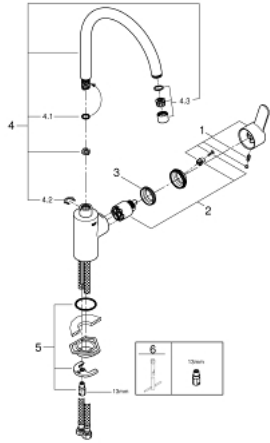

33 975 002 EUROSTYLE COSMOPOLITAN SINGLE-LEVER SINK MIXER 1/2"

PRODUCT DESCRIPTION

- Colour: chrome
- high spout
- single hole installation
- GROHE Long-Life finish
- GROHE SilkMove 35 mm ceramic cartridge
- mousseur
- adjustable flow rate limiter
- swivel tubular spout
- selectable swivel area: 0° / 150° / 360°
- flexible connection hoses
- rapid installation system

33 975 002 EUROSTYLE COSMOPOLITAN SINGLE-LEVER SINK MIXER 1/2"

SPARE PARTS, May 2012 – spareParts.validDate.now

- 1: Lever (Order-nr. 46750000)
 - 2: Cartridge (Order-nr. 46374000)
 - 3: Screw coupling (Order-nr. 46460000)
 - 4: Spout (Order-nr. 13266000)
 - 4.1: Sealing washer (Order-nr. 0128500M)
 - 4.2: Safety ring (Order-nr. 0485300M)
 - 4.3: Mousseur (Order-nr. 06574000)
 - 4.3: Mousseur (Order-nr. 13935000)
 - 5: Shank fastening assembly (Order-nr. 46249000)
 - 6: Mounting wrench (Order-nr. 19017000)*
- * Optional accessories