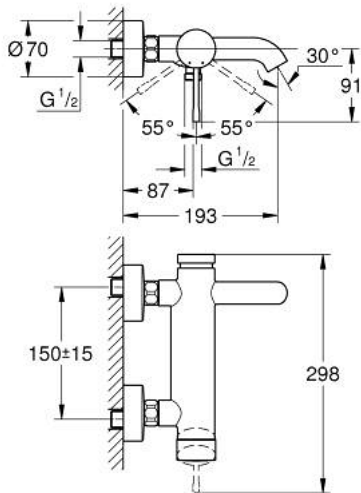

33 624 GL1 ESSENCE SINGLE-LEVER BATH/SHOWER MIXER

PRODUCT DESCRIPTION

- Colour: cool sunrise
- wall mounted
- metal lever
- GROHE SilkMove 35 mm ceramic cartridge
- with temperature limiter
- GROHE Long-Life finish
- automatic diverter: bath/shower
- mousseur
- shower outlet 1/2"
- integrated non-return valve
- S-unions
- Protected against backflow
- minimum pressure 1,0 bar