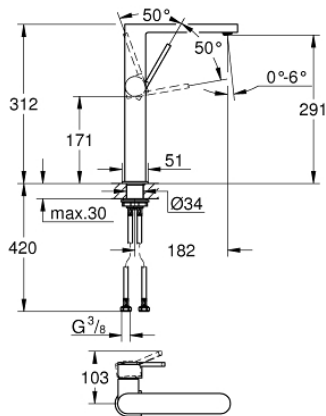

32 618 003 **GROHE PLUS BASIN MIXER 1/2"**
XL-SIZE

PRODUCT DESCRIPTION

- Colour: Chrome
 - monobloc installation
 - metal lever
 - for free-standing basins
 - 28 mm ceramic cartridge with GROHE SilkMove
 - with temperature limiter
 - GROHE Long-Life finish
 - GROHE Water Saving - Less water, perfect flow
 - maximum flow rate (at 3 bar): 5 l/min
 - SpeedClean mousseur
 - GROHE AquaGuide adjustable mousseur
 - rapid installation system
 - smooth body
-
- flexible connection hoses

32 618 003 **GROHE PLUS BASIN MIXER 1/2"**
XL-SIZE

32 618 003 **GROHE PLUS BASIN MIXER 1/2"**
XL-SIZE

SPARE PARTS, August 2018 – now

1: Cartridge (Spare part-nr. 46963000)

2: Flow restrictor (Spare part-nr. 48449000)

3: Shank fastening assembly (Spare part-nr. 48384000)