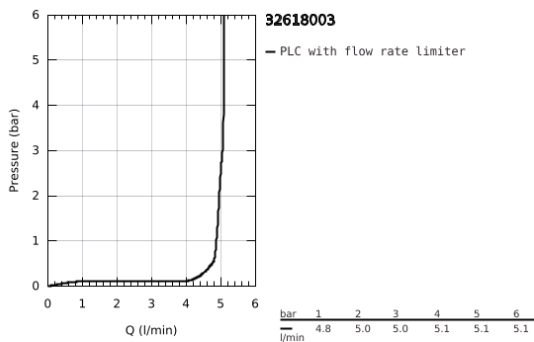

32 618 003 **GROHE PLUS BASIN MIXER 1/2"**
XL-SIZE

PRODUCT DESCRIPTION

- Colour: Chrome
 - monobloc installation
 - metal lever
 - for free-standing basins
 - 28 mm ceramic cartridge with GROHE SilkMove
 - with temperature limiter
 - GROHE Long-Life finish
 - GROHE Water Saving - Less water, perfect flow
 - maximum flow rate (at 3 bar): 5 l/min
 - SpeedClean mousseur
 - GROHE AquaGuide adjustable mousseur
 - rapid installation system
 - smooth body
-
- flexible connection hoses

32 618 003 **GROHE PLUS BASIN MIXER 1/2"**
XL-SIZE

32 618 003 **GROHE PLUS BASIN MIXER 1/2"**
XL-SIZE

SPARE PARTS, August 2018 – now

1: Cartridge (Spare part-nr. 46963000)

2: Flow restrictor (Spare part-nr. 48449000)