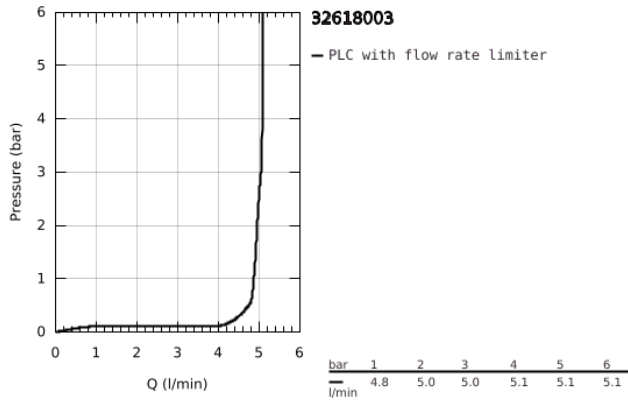

32 618 003 **GROHE PLUS BASIN MIXER 1/2"**
XL-SIZE

PRODUCT DESCRIPTION

- Colour: Chrome
 - monobloc installation
 - metal lever
 - for free-standing basins
 - 28 mm ceramic cartridge with GROHE SilkMove
 - with temperature limiter
 - GROHE Long-Life finish
 - GROHE Water Saving - Less water, perfect flow
 - maximum flow rate (at 3 bar): 5 l/min
 - SpeedClean mousseur
 - GROHE AquaGuide adjustable mousseur
 - rapid installation system
 - smooth body
-
- flexible connection hoses

32 618 003 **GROHE PLUS BASIN MIXER 1/2"**
XL-SIZE

32 618 003 **GROHE PLUS BASIN MIXER 1/2"**
XL-SIZE

SPARE PARTS, August 2018 – now

1: Cartridge (Spare part-nr. 46963000)

2: Flow restrictor (Spare part-nr. 48449000)