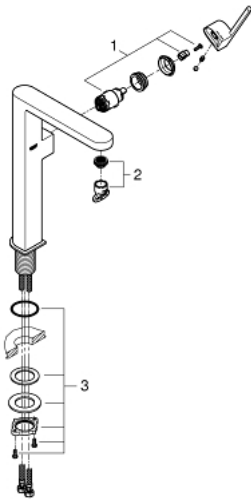

32 618 003 **GROHE PLUS BASIN MIXER 1/2"**
XL-SIZE

PRODUCT DESCRIPTION

- Colour: Chrome
 - monobloc installation
 - metal lever
 - for free-standing basins
 - 28 mm ceramic cartridge with GROHE SilkMove
 - with temperature limiter
 - GROHE Long-Life finish
 - GROHE Water Saving - Less water, perfect flow
 - maximum flow rate (at 3 bar): 5 l/min
 - SpeedClean mousseur
 - GROHE AquaGuide adjustable mousseur
 - rapid installation system
 - smooth body
-
- flexible connection hoses

32 618 003 **GROHE PLUS BASIN MIXER 1/2"**
XL-SIZE

32 618 003 **GROHE PLUS BASIN MIXER 1/2"**
XL-SIZE

SPARE PARTS, August 2018 – now

1: Cartridge (Spare part-nr. 46963000)

2: Flow restrictor (Spare part-nr. 48449000)

3: Shank fastening assembly (Spare part-nr. 48384000)