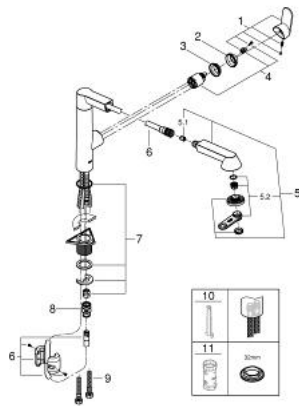

32 176 000 K7 SINGLE-LEVER SINK MIXER 1/2"

PRODUCT DESCRIPTION

- Colour: chrome
- single hole installation
- GROHE Long-Life finish
- GROHE SilkMove 35 mm ceramic cartridge
- pull-out dual spray - switches back and forth between regular flow and spray
- diverter: mousseur/SpeedClean shower jet
- automatic return to mousseur
- adjustable flow rate limiter
- swivel cast spout
- swivel area 140°
- metal lever
- protected against backflow
- flexible connection hoses
- rapid installation system
- min. recommended pressure 1.0 bar

32 176 000 K7 SINGLE-LEVER SINK MIXER 1/2"

SPARE PARTS, March 2016 – spareParts.validDate.now

1: Lever (Order-nr. 46729000)

2: Cap (Order-nr. 46116000)

3: Screw coupling (Order-nr. 46460000)

4: Cartridge (Order-nr. 46374000)

5: Pull out spray (Order-nr. 64156000)

5.1: Non-return valve (Order-nr. 08565000)

5.2: Mousseur (Order-nr. 46711000)

6: Shower hose (Order-nr. 48293000)

7: Shank fastening assembly (Order-nr. 46346000)

8: Quick coupling (Order-nr. 46338000)

9: Flexible connection hose, 470 (Order-nr. 45484000)

10: Disassembling key (Order-nr. 19132000)*

11: Socket Spanner (Order-nr. 19332000)*

* Optional accessories