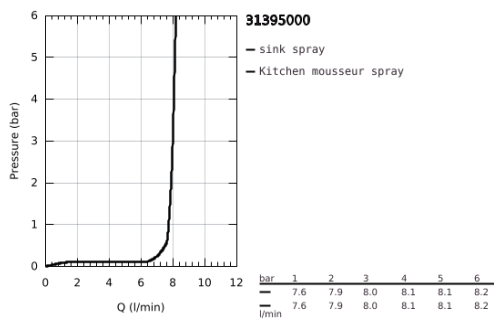

31 395 000 EUROCUBE SINGLE-LEVER SINK MIXER 1/2"

PRODUCT DESCRIPTION

- Colour: chrome
- single hole installation
- GROHE Long-Life finish
- GROHE SilkMove 28 mm ceramic cartridge
- diverter: mousseur/SpeedClean shower jet
- automatic return to laminar spray
- metal spray
- swivel spout
- swivel area 140°
- 360° maneuverable spring arm
- protected against backflow
- flexible connection hoses
- rapid installation system
- maximum flow rate (at 3 bar): 8 l/min

31 395 000 EUROCUBE SINGLE-LEVER SINK MIXER 1/2"

SPARE PARTS, January 2016 – spareParts.validDate.now

- 1: Lever (Order-nr. 46788000)
- 2: Cap (Order-nr. 46581000)
- 3: Fitting ring (Order-nr. 07419000)
- 4: Cartridge (Order-nr. 46580000)
- 5: Pull out spray (Order-nr. 46924000)
- 5.1: Dirt strainer (Order-nr. 0676800M)
- 5.2: Non-return valve (Order-nr. 08565000)
- 5.3: Mousseur (Order-nr. 13937000)
- 6: Shower hose (Order-nr. 46871000)
- 7: Spring (Order-nr. 46873SD0)
- 8: Non-return valve (Order-nr. 08567000)
- 9: Shank fastening assembly (Order-nr. 46671000)
- 10: Mounting wrench (Order-nr. 19017000)*