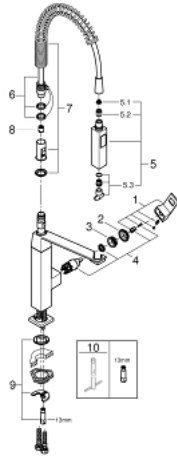

31 395 000 EUROCUBE SINGLE-LEVER SINK MIXER 1/2"

PRODUCT DESCRIPTION

- Colour: chrome
- single hole installation
- GROHE Long-Life finish
- GROHE SilkMove 28 mm ceramic cartridge
- diverter: mousseur/SpeedClean shower jet
- automatic return to laminar spray
- metal spray
- swivel spout
- swivel area 140°
- 360° maneuverable spring arm
- protected against backflow
- flexible connection hoses
- rapid installation system
- maximum flow rate (at 3 bar): 8 l/min

31 395 000 EUROCUBE SINGLE-LEVER SINK MIXER 1/2"

SPARE PARTS, January 2016 – spareParts.validDate.now

- 1: Lever (Order-nr. 46788000)
- 2: Cap (Order-nr. 46581000)
- 3: Fitting ring (Order-nr. 07419000)
- 4: Cartridge (Order-nr. 46580000)
- 5: Pull out spray (Order-nr. 46924000)
- 5.1: Dirt strainer (Order-nr. 0676800M)
- 5.2: Non-return valve (Order-nr. 08565000)
- 5.3: Mousseur (Order-nr. 13937000)
- 6: Shower hose (Order-nr. 46871000)
- 7: Spring (Order-nr. 46873SD0)
- 8: Non-return valve (Order-nr. 08567000)
- 9: Shank fastening assembly (Order-nr. 46671000)
- 10: Mounting wrench (Order-nr. 19017000)*