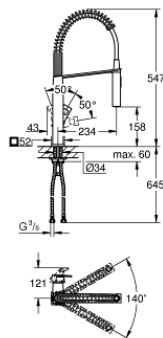

31 395 000 EUROCUBE SINGLE-LEVER SINK MIXER 1/2"

PRODUCT DESCRIPTION

- Colour: chrome
- single hole installation
- GROHE Long-Life finish
- GROHE SilkMove 28 mm ceramic cartridge
- diverter: mousseur/SpeedClean shower jet
- automatic return to laminar spray
- metal spray
- swivel spout
- swivel area 140°
- 360° maneuverable spring arm
- protected against backflow
- flexible connection hoses
- rapid installation system
- maximum flow rate (at 3 bar): 8 l/min

31 395 000 EUROCUBE SINGLE-LEVER SINK MIXER 1/2"

SPARE PARTS, January 2016 – spareParts.validDate.now

- 1: Lever (Order-nr. 46788000)
- 2: Cap (Order-nr. 46581000)
- 3: Fitting ring (Order-nr. 07419000)
- 4: Cartridge (Order-nr. 46580000)
- 5: Pull out spray (Order-nr. 46924000)
- 5.1: Dirt strainer (Order-nr. 0676800M)
- 5.2: Non-return valve (Order-nr. 08565000)
- 5.3: Mousseur (Order-nr. 13937000)
- 6: Shower hose (Order-nr. 46871000)
- 7: Spring (Order-nr. 46873SD0)
- 8: Non-return valve (Order-nr. 08567000)
- 9: Shank fastening assembly (Order-nr. 46671000)
- 10: Mounting wrench (Order-nr. 19017000)*