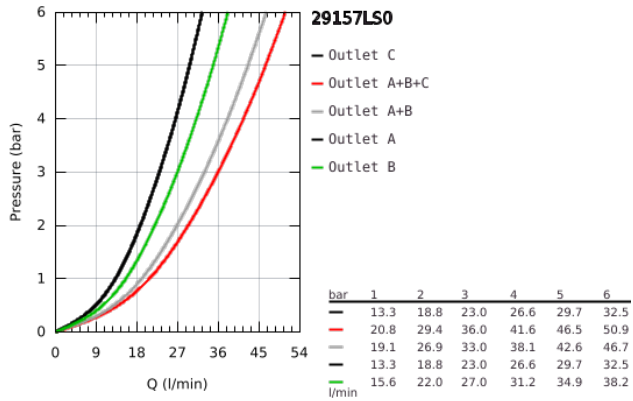

29 157 LS0 GROHTHERM SMARTCONTROL THERMOSTAT FOR CONCEALED INSTALLATION WITH 3 VALVES