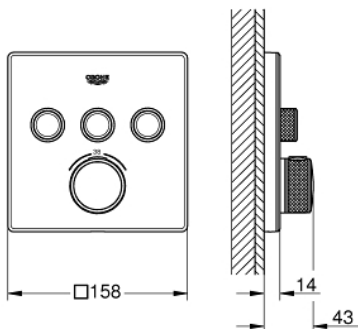

### PRODUCT DESCRIPTION

- Colour: moon white
- set for final installation for
- GROHE Rapido SmartBox (35 600/35 604)
- metal wall escutcheon with GROHE FastFixation (covered escutcheon and shaft sealing, covered fixing), retroactively 6° adjustable
- GROHE Long-Life finish
- GROHE SmartControl push for ON-OFF, turn for volume adjustment from GROHE Water Saving to full flow
- exchangeable symbols
- GROHE TurboStat compact cartridge with wax thermoelement
- GROHE ProGrip with knurl structure
- GROHE SafeStop at 38°C
- GROHE SafeStop Plus optional temperature limiter at 43°C or 46°C included
- built-in non return valves and dirt strainers
- multiple outlets can be run simultaneously
- cover plate in moon white acrylic glass
- without roughing-in-set
- flow performance: outlet A = 23 l/min outlet B = 27 l/min outlet C = 23 l/min outlet A + B = 33 l/min outlet A + B + C = 36 l/min

### SPARE PARTS, September 2016 – spareParts.validDate.now

- 1: Mounting plate (Order-nr. 48362000)
  - 2: Temperature control handle (Order-nr. 49029000)
  - 3: Escutcheon (Order-nr. 49043LS0)
  - 4: Push button (Order-nr. 48361000)
  - 5: Cartridge (Order-nr. 48359000)
  - 5.1: Spindle (Order-nr. 49088000)
  - 6: Thermostatic compact cartridge 3/4" (Order-nr. 49028000)
  - 7: Non-return valves (Order-nr. 47979000)
  - 8: Seal (Order-nr. 48360000)
  - 9: Socket Spanner (Order-nr. 49059000)\*
  - 10: GROHE TurboStat cartridge 3/4" (Order-nr. 49003000)\*
  - 11: Service stops (Order-nr. 1405300M)\*
  - 12: Universal extension set single-lever mixers, 25 mm (Order-nr. 14048000)\*
- \* Optional accessories