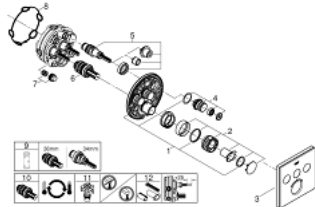

### PRODUCT DESCRIPTION

- Colour: moon white
- set for final installation for
- GROHE Rapido SmartBox (35 600/35 604)
- metal wall escutcheon with GROHE FastFixation (covered escutcheon and shaft sealing, covered fixing), retroactively 6° adjustable
- GROHE Long-Life finish
- GROHE SmartControl push for ON-OFF, turn for volume adjustment from GROHE Water Saving to full flow
- exchangeable symbols
- GROHE TurboStat compact cartridge with wax thermoelement
- GROHE ProGrip with knurl structure
- GROHE SafeStop at 38°C
- GROHE SafeStop Plus optional temperature limiter at 43°C or 46°C included
- built-in non return valves and dirt strainers
- multiple outlets can be run simultaneously
- cover plate in moon white acrylic glass
- without roughing-in-set
- flow performance: outlet A = 23 l/min outlet B = 27 l/min outlet C = 23 l/min outlet A + B = 33 l/min outlet A + B + C = 36 l/min

### SPARE PARTS, September 2016 – spareParts.validDate.now

- 1: Mounting plate (Order-nr. 48362000)
  - 2: Temperature control handle (Order-nr. 49029000)
  - 3: Escutcheon (Order-nr. 49043LS0)
  - 4: Push button (Order-nr. 48361000)
  - 5: Cartridge (Order-nr. 48359000)
  - 5.1: Spindle (Order-nr. 49088000)
  - 6: Thermostatic compact cartridge 3/4" (Order-nr. 49028000)
  - 7: Non-return valves (Order-nr. 47979000)
  - 8: Seal (Order-nr. 48360000)
  - 9: Socket Spanner (Order-nr. 49059000)\*
  - 10: GROHE TurboStat cartridge 3/4" (Order-nr. 49003000)\*
  - 11: Service stops (Order-nr. 1405300M)\*
  - 12: Universal extension set single-lever mixers, 25 mm (Order-nr. 14048000)\*
- \* Optional accessories