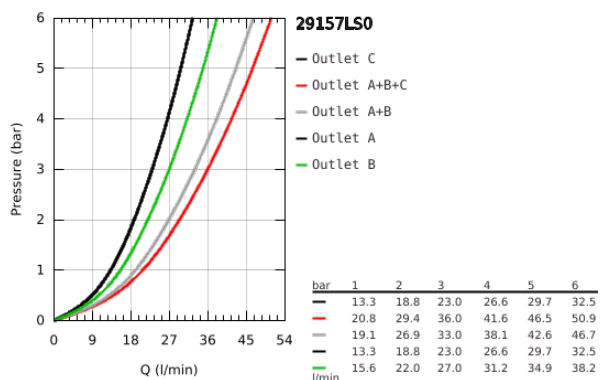

### PRODUCT DESCRIPTION

- Colour: moon white
- set for final installation for
- GROHE Rapido SmartBox (35 600/35 604)
- metal wall escutcheon with GROHE FastFixation (covered escutcheon and shaft sealing, covered fixing), retroactively 6° adjustable
- GROHE Long-Life finish
- GROHE SmartControl push for ON-OFF, turn for volume adjustment from GROHE Water Saving to full flow
- exchangeable symbols
- GROHE TurboStat compact cartridge with wax thermoelement
- GROHE ProGrip with knurl structure
- GROHE SafeStop at 38°C
- GROHE SafeStop Plus optional temperature limiter at 43°C or 46°C included
- built-in non return valves and dirt strainers
- multiple outlets can be run simultaneously
- cover plate in moon white acrylic glass
- without roughing-in-set
- flow performance: outlet A = 23 l/min outlet B = 27 l/min outlet C = 23 l/min outlet A + B = 33 l/min outlet A + B + C = 36 l/min