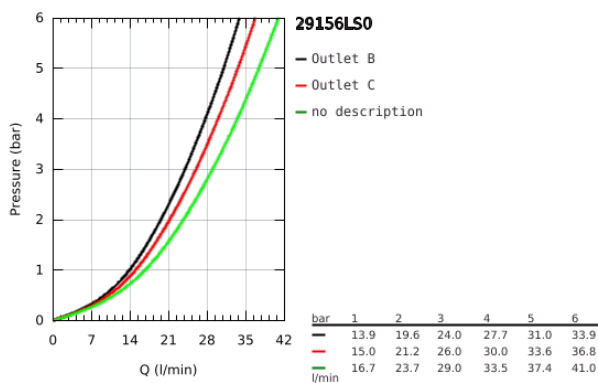

29 156 LS0 GROHTHERM SMARTCONTROL THERMOSTAT FOR CONCEALED INSTALLATION WITH 2 VALVES

PRODUCT DESCRIPTION

- Colour: moon white
- set for final installation for
- GROHE Rapido SmartBox (35 600/35 604)
- metal wall escutcheon with GROHE FastFixation (covered escutcheon and shaft sealing, covered fixing), retroactively 6° adjustable
- GROHE Long-Life finish
- GROHE SmartControl push for ON-OFF, turn for volume adjustment from GROHE Water Saving to full flow
- exchangeable symbols
- GROHE TurboStat compact cartridge with wax thermoelement
- GROHE ProGrip with knurl structure
- GROHE SafeStop at 38°C
- GROHE SafeStop Plus optional temperature limiter at 43°C or 46°C included
- built-in non return valves and dirt strainers
- multiple outlets can be run simultaneously
- cover plate in moon white acrylic glass
- without roughing-in-set
- flow performance: outlet B = 24 l/min outlet C = 26 l/min outlet B+C = 29 l/min

29 156 LS0 GROHTHERM SMARTCONTROL THERMOSTAT FOR CONCEALED INSTALLATION WITH 2 VALVES

SPARE PARTS, September 2016 – spareParts.validDate.now

- 1: Mounting plate (Order-nr. 48363000)
 - 2: Temperature control handle (Order-nr. 49029000)
 - 3: Escutcheon (Order-nr. 49040LS0)
 - 4: Push button (Order-nr. 48361000)
 - 5: Cartridge (Order-nr. 48359000)
 - 5.1: Spindle (Order-nr. 49088000)
 - 6: Thermostatic compact cartridge 3/4" (Order-nr. 49028000)
 - 7: Non-return valves (Order-nr. 47979000)
 - 8: Seal (Order-nr. 48360000)
 - 9: Socket Spanner (Order-nr. 49059000)*
 - 10: Backflow protection combination (EN1717) (Order-nr. 14055000)*
 - 11: GROHE TurboStat cartridge 3/4" (Order-nr. 49003000)*
 - 12: Service stops (Order-nr. 1405300M)*
 - 13: Universal extension set single-lever mixers, 25 mm (Order-nr. 14048000)*
- * Optional accessories