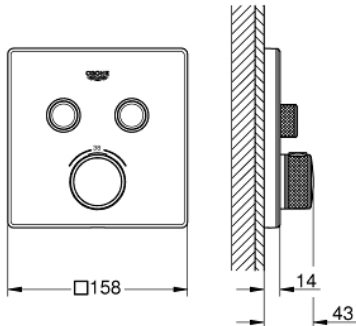

29 156 LS0 GROHTHERM SMARTCONTROL THERMOSTAT FOR CONCEALED INSTALLATION WITH 2 VALVES

PRODUCT DESCRIPTION

- Colour: moon white
- set for final installation for
- GROHE Rapido SmartBox (35 600/35 604)
- metal wall escutcheon with GROHE FastFixation (covered escutcheon and shaft sealing, covered fixing), retroactively 6° adjustable
- GROHE Long-Life finish
- GROHE SmartControl push for ON-OFF, turn for volume adjustment from GROHE Water Saving to full flow
- exchangeable symbols
- GROHE TurboStat compact cartridge with wax thermoelement
- GROHE ProGrip with knurl structure
- GROHE SafeStop at 38°C
- GROHE SafeStop Plus optional temperature limiter at 43°C or 46°C included
- built-in non return valves and dirt strainers
- multiple outlets can be run simultaneously
- cover plate in moon white acrylic glass
- without roughing-in-set
- flow performance: outlet B = 24 l/min outlet C = 26 l/min outlet B+C = 29 l/min

29 156 LS0 GROHTHERM SMARTCONTROL THERMOSTAT FOR CONCEALED INSTALLATION WITH 2 VALVES

SPARE PARTS, September 2016 – spareParts.validDate.now

- 1: Mounting plate (Order-nr. 48363000)
 - 2: Temperature control handle (Order-nr. 49029000)
 - 3: Escutcheon (Order-nr. 49040LS0)
 - 4: Push button (Order-nr. 48361000)
 - 5: Cartridge (Order-nr. 48359000)
 - 5.1: Spindle (Order-nr. 49088000)
 - 6: Thermostatic compact cartridge 3/4" (Order-nr. 49028000)
 - 7: Non-return valves (Order-nr. 47979000)
 - 8: Seal (Order-nr. 48360000)
 - 9: Socket Spanner (Order-nr. 49059000)*
 - 10: Backflow protection combination (EN1717) (Order-nr. 14055000)*
 - 11: GROHE TurboStat cartridge 3/4" (Order-nr. 49003000)*
 - 12: Service stops (Order-nr. 1405300M)*
 - 13: Universal extension set single-lever mixers, 25 mm (Order-nr. 14048000)*
- * Optional accessories