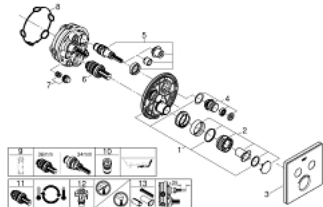

29 156 LS0 GROHTHERM SMARTCONTROL THERMOSTAT FOR CONCEALED INSTALLATION WITH 2 VALVES

PRODUCT DESCRIPTION

- Colour: moon white
- set for final installation for
- GROHE Rapido SmartBox (35 600/35 604)
- metal wall escutcheon with GROHE FastFixation (covered escutcheon and shaft sealing, covered fixing), retroactively 6° adjustable
- GROHE Long-Life finish
- GROHE SmartControl push for ON-OFF, turn for volume adjustment from GROHE Water Saving to full flow
- exchangeable symbols
- GROHE TurboStat compact cartridge with wax thermoelement
- GROHE ProGrip with knurl structure
- GROHE SafeStop at 38°C
- GROHE SafeStop Plus optional temperature limiter at 43°C or 46°C included
- built-in non return valves and dirt strainers
- multiple outlets can be run simultaneously
- cover plate in moon white acrylic glass
- without roughing-in-set
- flow performance: outlet B = 24 l/min outlet C = 26 l/min outlet B+C = 29 l/min

29 156 LS0 GROHTHERM SMARTCONTROL THERMOSTAT FOR CONCEALED INSTALLATION WITH 2 VALVES

SPARE PARTS, September 2016 – spareParts.validDate.now

- 1: Mounting plate (Order-nr. 48363000)
 - 2: Temperature control handle (Order-nr. 49029000)
 - 3: Escutcheon (Order-nr. 49040LS0)
 - 4: Push button (Order-nr. 48361000)
 - 5: Cartridge (Order-nr. 48359000)
 - 5.1: Spindle (Order-nr. 49088000)
 - 6: Thermostatic compact cartridge 3/4" (Order-nr. 49028000)
 - 7: Non-return valves (Order-nr. 47979000)
 - 8: Seal (Order-nr. 48360000)
 - 9: Socket Spanner (Order-nr. 49059000)*
 - 10: Backflow protection combination (EN1717) (Order-nr. 14055000)*
 - 11: GROHE TurboStat cartridge 3/4" (Order-nr. 49003000)*
 - 12: Service stops (Order-nr. 1405300M)*
 - 13: Universal extension set single-lever mixers, 25 mm (Order-nr. 14048000)*
- * Optional accessories