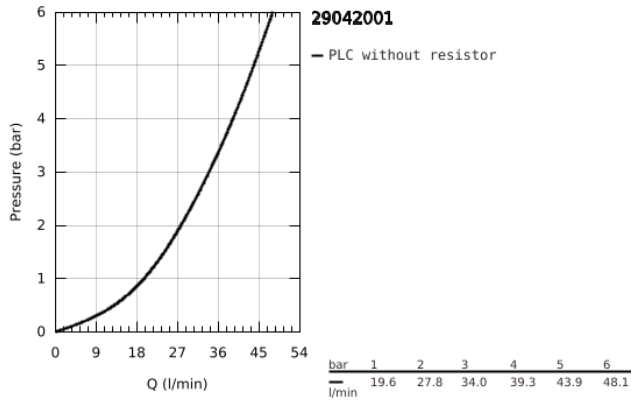

29 042 001 **BAULOOP SINGLE-LEVER SHOWER MIXER 1/2"**

PRODUCT DESCRIPTION

- Colour: chrome
- concealed installation
- consisting of:
- set for final installation
- concealed body
- GROHE Long-Life 46 mm ceramic cartridge
- GROHE Long-Life finish
- adjustable flow rate limiter
- escutcheon- and shaft-sealing
- optional temperature limiter ref. no. 46 375 000

29 042 001 **BAULOOP SINGLE-LEVER SHOWER MIXER 1/2"**

29 042 001 BAULOOP SINGLE-LEVER SHOWER MIXER 1/2"

SPARE PARTS, September 2018 – spareParts.validDate.now

- 1: Escutcheon (Order-nr. 46773000)
- 2: Cap (Order-nr. 09038000)
- 3: Cartridge (Order-nr. 46048000)
- 4: Temperature limiter (Order-nr. 46308000)*
- 5: Extension set (Order-nr. 46191000)*
- 6: Extension set (Order-nr. 46343000)*