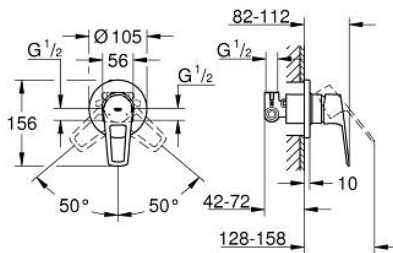

29 042 001 **BAULOOP SINGLE-LEVER SHOWER MIXER 1/2"**

PRODUCT DESCRIPTION

- Colour: chrome
- concealed installation
- consisting of:
- set for final installation
- concealed body
- GROHE Long-Life 46 mm ceramic cartridge
- GROHE Long-Life finish
- adjustable flow rate limiter
- escutcheon- and shaft-sealing
- optional temperature limiter ref. no. 46 375 000

29 042 001 **BAULOOP SINGLE-LEVER SHOWER MIXER 1/2"**

29 042 001 BAULOOP SINGLE-LEVER SHOWER MIXER 1/2"

SPARE PARTS, September 2018 – spareParts.validDate.now

- 1: Escutcheon (Order-nr. 46773000)
- 2: Cap (Order-nr. 09038000)
- 3: Cartridge (Order-nr. 46048000)
- 4: Temperature limiter (Order-nr. 46308000)*
- 5: Extension set (Order-nr. 46191000)*
- 6: Extension set (Order-nr. 46343000)*