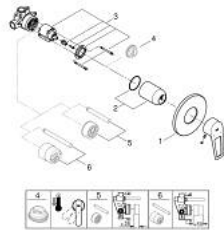

29 042 001 **BAULOOP SINGLE-LEVER SHOWER MIXER 1/2"**

PRODUCT DESCRIPTION

- Colour: chrome
- concealed installation
- consisting of:
- set for final installation
- concealed body
- GROHE Long-Life 46 mm ceramic cartridge
- GROHE Long-Life finish
- adjustable flow rate limiter
- escutcheon- and shaft-sealing
- optional temperature limiter ref. no. 46 375 000

29 042 001 **BAULOOP SINGLE-LEVER SHOWER MIXER 1/2"**

29 042 001 BAULOOP SINGLE-LEVER SHOWER MIXER 1/2"

SPARE PARTS, September 2018 – spareParts.validDate.now

- 1: Escutcheon (Order-nr. 46773000)
- 2: Cap (Order-nr. 09038000)
- 3: Cartridge (Order-nr. 46048000)
- 4: Temperature limiter (Order-nr. 46308000)*
- 5: Extension set (Order-nr. 46191000)*
- 6: Extension set (Order-nr. 46343000)*