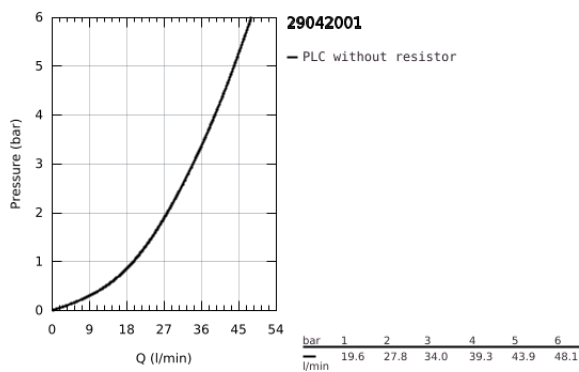

29 042 001 **BAULOOP SINGLE-LEVER SHOWER MIXER 1/2"**

PRODUCT DESCRIPTION

- Colour: chrome
- concealed installation
- consisting of:
- set for final installation
- concealed body
- GROHE Long-Life 46 mm ceramic cartridge
- GROHE Long-Life finish
- adjustable flow rate limiter
- escutcheon- and shaft-sealing
- optional temperature limiter ref. no. 46 375 000

29 042 001 **BAULOOP SINGLE-LEVER SHOWER MIXER 1/2"**

29 042 001 BAULOOP SINGLE-LEVER SHOWER MIXER 1/2"

SPARE PARTS, September 2018 – spareParts.validDate.now

- 1: Escutcheon (Order-nr. 46773000)
- 2: Cap (Order-nr. 09038000)
- 3: Cartridge (Order-nr. 46048000)
- 4: Temperature limiter (Order-nr. 46308000)*
- 5: Extension set (Order-nr. 46191000)*
- 6: Extension set (Order-nr. 46343000)*