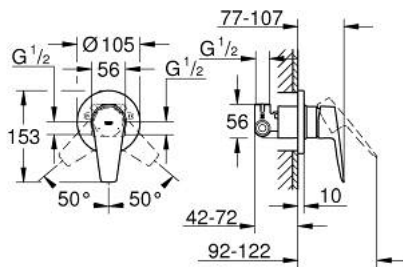

29 040 001 BAUEDGE SINGLE-LEVER SHOWER MIXER

PRODUCT DESCRIPTION

- Colour: chrome
- concealed installation
- consisting of:
- set for final installation
- concealed body
- GROHE Long-Life 46 mm ceramic cartridge
- GROHE Long-Life finish
- adjustable flow rate limiter
- escutcheon- and shaft-sealing
- optional temperature limiter ref. no. 46 375 000

29 040 001 BAUEDGE SINGLE-LEVER SHOWER MIXER

SPARE PARTS, September 2018 – now

- 1: Escutcheon (Order-nr. 46773000)
- 2: Shield (Order-nr. 09038000)
- 3: Cartridge (Order-nr. 46048000)
- 4: Temperature limiter (Order-nr. 46308000)*
- 5: Extension set (Order-nr. 46191000)*
- 6: Extension set (Order-nr. 46343000)*