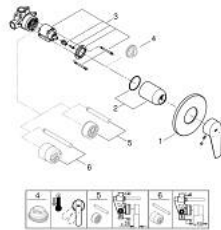

29 040 001 BAUEDGE SINGLE-LEVER SHOWER MIXER

PRODUCT DESCRIPTION

- Colour: chrome
- concealed installation
- consisting of:
- set for final installation
- concealed body
- GROHE Long-Life 46 mm ceramic cartridge
- GROHE Long-Life finish
- adjustable flow rate limiter
- escutcheon- and shaft-sealing
- optional temperature limiter ref. no. 46 375 000

29 040 001 BAUEDGE SINGLE-LEVER SHOWER MIXER

SPARE PARTS, September 2018 – now

- 1: Escutcheon (Order-nr. 46773000)
- 2: Shield (Order-nr. 09038000)
- 3: Cartridge (Order-nr. 46048000)
- 4: Temperature limiter (Order-nr. 46308000)*
- 5: Extension set (Order-nr. 46191000)*
- 6: Extension set (Order-nr. 46343000)*