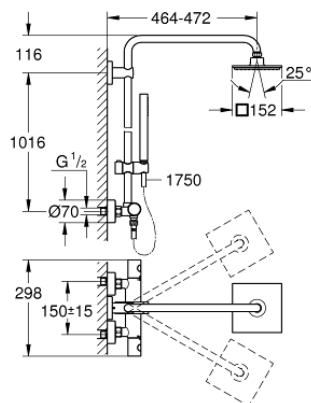

27 932 000 EUPHORIA SYSTEM 150 SHOWER SYSTEM WITH THERMOSTATIC MIXER FOR WALL MOUNTING

PHỤ KIỆN LẮP ĐẶT, tháng 7 2017 – now

- 1: Costa metal handle 1/2" (Order-nr. 47984000)
- 1.1: Cap (Order-nr. 6458500M)
- 2: Fitting ring (Order-nr. 47743000)
- 3: Thermostatic compact cartridge 1/2" (Order-nr. 47439000)
- 4: Sound absorber (Order-nr. 47398000)
- 5: Water flow (Order-nr. 47751000)
- 6: Aquadimmer (Order-nr. 12433000)
- 7: Non-return valve (Order-nr. 47189000)
- 7.1: Dirt Strainer (Order-nr. 0726400M)
- 7.2: Non-return valve (Order-nr. 08565000)
- 7.3: O-ring $\varnothing 17 \times \varnothing 2$ (Order-nr. 0305500M)
- 8: S-union (Order-nr. 12662000)
- 9: Non-return valve (Order-nr. 08565000)
- 10: Sliding piece (Order-nr. 12140000)
- 11: Dirt strainer (Order-nr. 0700200M)
- 12: Fibre seal dia. 12x2 mm (Order-nr. 0138900M)
- 13: Dirt strainer (Order-nr. 0676800M)
- 14: Outlet shower holder (Order-nr. 48279000)
- 15: Compensation disc (Order-nr. 27180000)*
- 16: Socket spanner (Order-nr. 19332000)*
- 17: Special spanner (Order-nr. 19377000)*
- 18: GROHE TurboStat cartridge 1/2" (Order-nr. 47175000)*
- 19: Shower system pipe for retrofitting (Order-nr. 48053000)*
- 20: Shower system pipe for retrofitting (Order-nr. 48054000)*
- 21: Shower arm for shower systems (Order-nr. 14047000)*