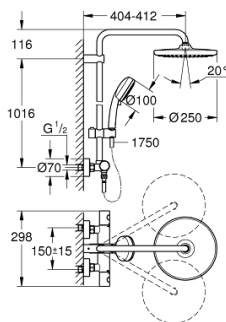

26 670 000 TEMPESTA COSMOPOLITAN SYSTEM 250 SHOWER SYSTEM WITH THERMOSTAT FOR WALL MOUNTING

PRODUCT DESCRIPTION

- Colour: Chrome
- Consisting of:
  - horizontal swivable 390 mm projection shower arm
  - exposed thermostatic showerwith Aquadimmer function
  - allows change between:
    - head shower Tempesta 250 (26 666)
    - spray pattern:
      - Rain
      - head shower with white rear cover
      - with ball joint
      - rotation angle $\pm 10^\circ$
  - GROHE Water Saving 9.5 l/min flow limiter
  - hand shower Tempesta Cosmopolitan 100 (27 571 001)
  - 2 spray patterns:
    - Rain, Jet
    - GROHE Water Saving 5.7 l/min. flow limiter
    - adjustable height via gliding element
  - RotaflexTwistStop shower hose 1750 mm 1/2" x 1/2" (28 410)
  - GROHE Water Saving - Less water, perfect flow
  - GROHE TurboStat compact cartridge with wax thermoelement
  - GROHE SafeStop safety button at 38°C(calibration required)
  - GROHE SafeStop Plus optional temperature limiter at 43°C included
  - GROHE DreamSpray perfect spray pattern
  - GROHE Long-Life finish
  - SpeedClean anti-limescale system
  - Inner WaterGuide for a longer life
  - TwistStop preventing the hose from twisting
  - suitable for instantaneous heaters from 18 kW/h
  - minimum flow rate 7 l/min.
  - optional upgrade: GROHE EasyReach tray (26 362)
  - professional edition