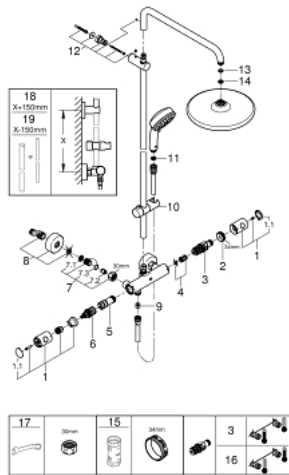

26 670 000 TEMPESTA COSMOPOLITAN SYSTEM 250 SHOWER SYSTEM WITH THERMOSTAT FOR WALL MOUNTING

SPARE PARTS, February 2019 – now

- 1: Metal handle 1/2" (Spare part-nr. 47984000)
- 1.1: Cover Cap (Spare part-nr. 6458500M)
- 2: retaining ring (Spare part-nr. 47743000)
- 3: Thermostatic compact cartridge 1/2" (Spare part-nr. 47439000)
- 4: Sound absorber (Spare part-nr. 47398000)
- 5: Water flow (Spare part-nr. 47751000)
- 6: Aquadimmer (Spare part-nr. 12433000)
- 7: Non-return valve (Spare part-nr. 47189000)
- 7.1: Filter (Spare part-nr. 0726400M)
- 7.2: Non-return valve (Spare part-nr. 08565000)
- 7.3: O-Ring Ø17 x Ø2 (Spare part-nr. 0305500M)
- 8: S-union (Spare part-nr. 12662000)
- 9: Non-return valve (Spare part-nr. 08565000)
- 10: Sliding piece (Spare part-nr. 12140000)
- 11: Strainer (Spare part-nr. 0700200M)
- 12: Outlet shower holder (Spare part-nr. 48423000)
- 13: Fibre seal dia. Ø 18,5 x Ø 12 x 2 (Spare part-nr. 0138900M)
- 14: Strainer (Spare part-nr. 48007000)
- 15: Socket Spanner (Spare part-nr. 19332000)*
- 16: GROHE TurboStat cartridge 1/2" (Spare part-nr. 47175000)*
- 17: Special Spanner (Spare part-nr. 19377000)*
- 18: Shower system pipe for retrofitting (Spare part-nr. 48053000)*
- 19: Shower system pipe for retrofitting (Spare part-nr. 48054000)*