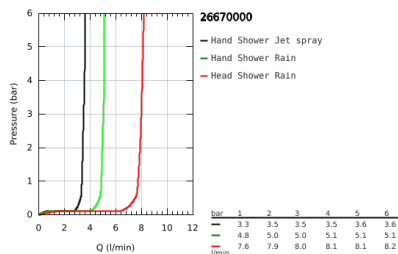

26 670 000 TEMPESTA COSMOPOLITAN SYSTEM 250 SHOWER SYSTEM WITH THERMOSTAT FOR WALL MOUNTING

PRODUCT DESCRIPTION

- Colour: Chrome
- Consisting of:
 - horizontal swivable 390 mm projection shower arm
 - exposed thermostatic showerwith Aquadimmer function
 - allows change between:
 - head shower Tempesta 250 (26 666)
 - spray pattern:
 - Rain
 - head shower with white rear cover
 - with ball joint
 - rotation angle $\pm 10^\circ$
 - GROHE Water Saving 9.5 l/min flow limiter
 - hand shower Tempesta Cosmopolitan 100 (27 571 001)
 - 2 spray patterns:
 - Rain, Jet
 - GROHE Water Saving 5.7 l/min. flow limiter
 - adjustable height via gliding element
 - RotaflexTwistStop shower hose 1750 mm 1/2" x 1/2" (28 410)
 - GROHE Water Saving - Less water, perfect flow
 - GROHE TurboStat compact cartridge with wax thermoelement
 - GROHE SafeStop safety button at 38°C(calibration required)
 - GROHE SafeStop Plus optional temperature limiter at 43°C included
 - GROHE DreamSpray perfect spray pattern
 - GROHE Long-Life finish
 - SpeedClean anti-limescale system
 - Inner WaterGuide for a longer life
 - TwistStop preventing the hose from twisting
 - suitable for instantaneous heaters from 18 kW/h
 - minimum flow rate 7 l/min.
 - optional upgrade: GROHE EasyReach tray (26 362)
 - professional edition