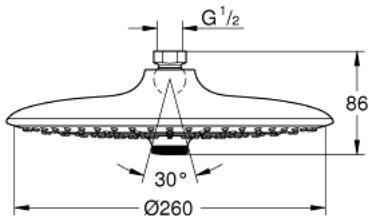

26 456 000 EUPHORIA 260 HEAD SHOWER 3 SPRAYS

PRODUCT DESCRIPTION

- Colour: chrome
- Rain, SmartRain, Jet
- Ø 260 mm
- ball joint ± 15° rotatable
- connection thread 1/2"
- GROHE Water Saving 6.6 l/min flow limiter
- GROHE DreamSpray perfect spray pattern
- GROHE Long-Life finish
- SpeedClean anti-lime system
- Inner WaterGuide for a longer life

26 456 000 EUPHORIA 260 HEAD SHOWER 3 SPRAYS

SPARE PARTS, October 2016 – now

1: Fibre seal dia. Ø18.5 x Ø12 x 2 (Spare part-nr. 0138900M)

2: Dirt strainer (Spare part-nr. 48007000)