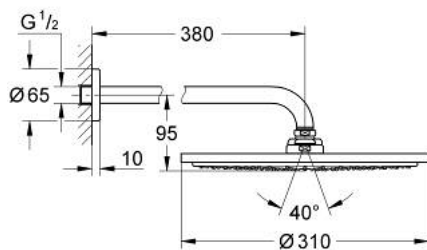

26 056 000 **RAINSHOWER COSMOPOLITAN 310 HEAD SHOWER SET 380 MM, 1 SPRAY**

PRODUCT DESCRIPTION

- Colour: Chrome
- metal head shower Rainshower Cosmopolitan 310 (27 477 000)
- 1 spray pattern:
- Rain
- shower arm Rainshower 380 mm (28 361 000)
- GROHE DreamSpray perfect spray pattern
- GROHE Long-Life finish
- SpeedClean anti-limescale system

26 056 000 **RAINSHOWER COSMOPOLITAN 310 HEAD SHOWER SET 380 MM, 1 SPRAY**

26 056 000 **RAINSHOWER COSMOPOLITAN 310 HEAD SHOWER SET 380 MM, 1 SPRAY**

SPARE PARTS, November 2012 – now

1: Escutcheon (Spare part-nr. 11741000)

2: Inlet valve assembly (Spare part-nr. 45933000)