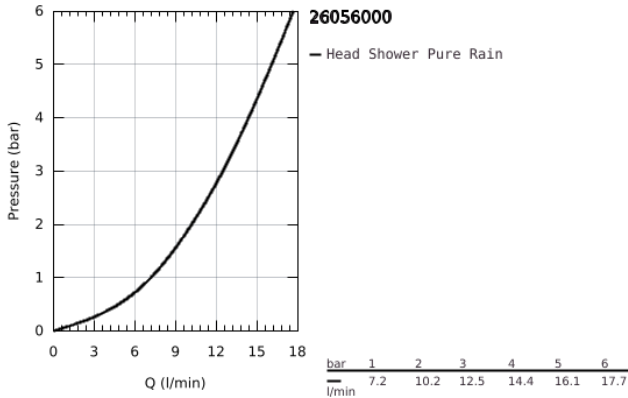

26 056 000 **RAINSHOWER COSMOPOLITAN 310 HEAD SHOWER SET 380 MM, 1 SPRAY**

PRODUCT DESCRIPTION

- Colour: Chrome
- metal head shower Rainshower Cosmopolitan 310 (27 477 000)
- 1 spray pattern:
- Rain
- shower arm Rainshower 380 mm (28 361 000)
- GROHE DreamSpray perfect spray pattern
- GROHE Long-Life finish
- SpeedClean anti-limescale system

26 056 000 **RAINSHOWER COSMOPOLITAN 310 HEAD SHOWER SET 380 MM, 1 SPRAY**

26 056 000 **RAINSHOWER COSMOPOLITAN 310 HEAD SHOWER SET 380 MM, 1 SPRAY**

SPARE PARTS, November 2012 – now

1: Escutcheon (Spare part-nr. 11741000)