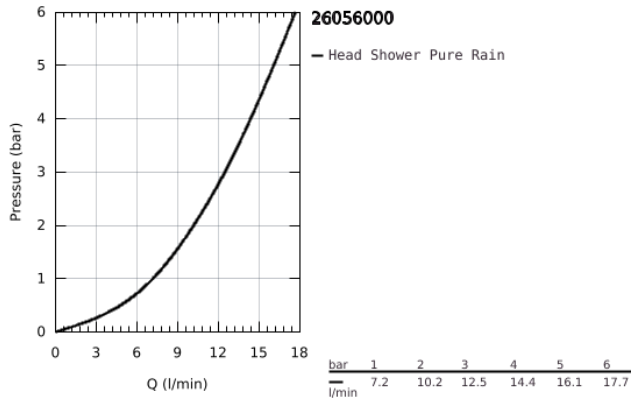

26 056 000 **RAINSHOWER COSMOPOLITAN 310 HEAD SHOWER SET 380 MM, 1 SPRAY**

PRODUCT DESCRIPTION

- Colour: Chrome
- metal head shower Rainshower Cosmopolitan 310 (27 477 000)
- 1 spray pattern:
- Rain
- shower arm Rainshower 380 mm (28 361 000)
- GROHE DreamSpray perfect spray pattern
- GROHE Long-Life finish
- SpeedClean anti-limescale system

26 056 000 **RAINSHOWER COSMOPOLITAN 310 HEAD SHOWER SET 380 MM, 1 SPRAY**

26 056 000 **RAINSHOWER COSMOPOLITAN 310 HEAD SHOWER SET 380 MM, 1 SPRAY**

SPARE PARTS, November 2012 – now

1: Escutcheon (Spare part-nr. 11741000)