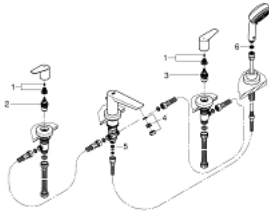

25 120 10A **BAUEDGE FOUR-HOLE BATH COMBINATION**

PRODUCT DESCRIPTION

- Colour: chrome
- consisting of:
- ceramic headparts 3/4", 90°
- bath spout with manual diverter bath/shower
- hand shower Tempesta Cosmopolitan 100 (27 572)
- metal shower hose 1500 mm
- flexible connection hoses
- protected against backflow
- GROHE Long-Life finish

25 120 10A BAUEDGE FOUR-HOLE BATH COMBINATION

SPARE PARTS, September 2018 – spareParts.validDate.now

1: Replacement handle connection kit (Order-nr. 45186000)

1.1: O-ring Ø 18.2 x Ø 1.7 (Order-nr. 0392400M)

2: Ceramic headpart 3/4" (Order-nr. 45888000)

3: Ceramic headpart 3/4" (Order-nr. 45887000)

4: Mousseur (Order-nr. 13952000)

5: Non-return valve (Order-nr. 08565000)

6: Dirt strainer (Order-nr. 0700200M)