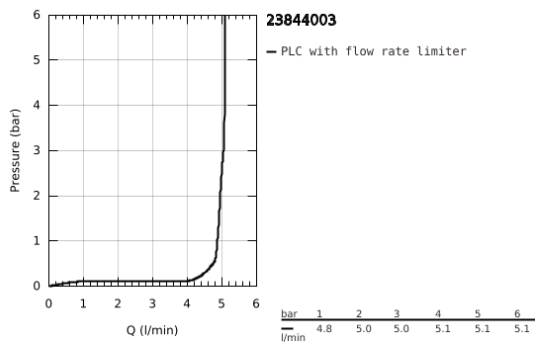

23 844 003 **GROHE PLUS SINGLE-LEVER BASIN MIXER 1/2"**
L-SIZE

PRODUCT DESCRIPTION

- Colour: Chrome
- monobloc installation
- metal lever
- 28 mm ceramic cartridge with GROHE SilkMove
- with temperature limiter
- GROHE Long-Life finish
- GROHE Water Saving - Less water, perfect flow
- maximum flow rate (at 3 bar): 5 l/min
- SpeedClean mousseur
- GROHE AquaGuide adjustable mousseur
- rapid installation system
- pull out spout
- GROHE EasyDock guarantees easy retraction and smooth docking back to the starting position
- smooth body with push-open pop-up waste set 1 1/4"
- flexible connection hoses

23 844 003 **GROHE PLUS SINGLE-LEVER BASIN MIXER 1/2"**
L-SIZE

23 844 003 **GROHE PLUS SINGLE-LEVER BASIN MIXER 1/2"**
L-SIZE

SPARE PARTS, April 2018 – now

- 1: Cartridge (Spare part-nr. 46963000)
- 2: Pull out shower (Spare part-nr. 48454000)
- 2.1: Flow restrictor (Spare part-nr. 48449000)
- 3: Pop-up rod (Spare part-nr. 46739000)
- 4: Shank fastening assembly (Spare part-nr. 48384000)
- 5: Waste set with push-open plug (Spare part-nr. 65807000)
- 6: Shower hose (Spare part-nr. 48293000)