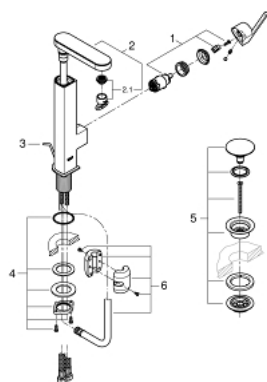

23 844 003 **GROHE PLUS SINGLE-LEVER BASIN MIXER 1/2"**
L-SIZE

PRODUCT DESCRIPTION

- Colour: Chrome
- monobloc installation
- metal lever
- 28 mm ceramic cartridge with GROHE SilkMove
- with temperature limiter
- GROHE Long-Life finish
- GROHE Water Saving - Less water, perfect flow
- maximum flow rate (at 3 bar): 5 l/min
- SpeedClean mousseur
- GROHE AquaGuide adjustable mousseur
- rapid installation system
- pull out spout
- GROHE EasyDock guarantees easy retraction and smooth docking back to the starting position
- smooth body with push-open pop-up waste set 1 1/4"
- flexible connection hoses

23 844 003 **GROHE PLUS SINGLE-LEVER BASIN MIXER 1/2"**
L-SIZE

23 844 003 **GROHE PLUS SINGLE-LEVER BASIN MIXER 1/2"**
L-SIZE

SPARE PARTS, April 2018 – now

- 1: Cartridge (Spare part-nr. 46963000)
- 2: Pull out shower (Spare part-nr. 48454000)
- 2.1: Flow restrictor (Spare part-nr. 48449000)
- 3: Pop-up rod (Spare part-nr. 46739000)
- 4: Shank fastening assembly (Spare part-nr. 48384000)
- 5: Waste set with push-open plug (Spare part-nr. 65807000)
- 6: Shower hose (Spare part-nr. 48293000)