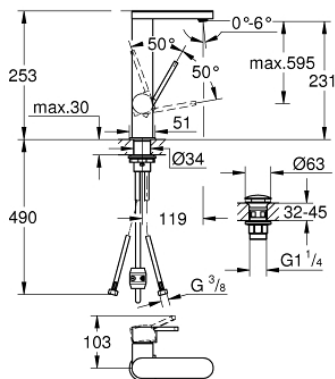

23 844 003 **GROHE PLUS SINGLE-LEVER BASIN MIXER 1/2"**
L-SIZE

PRODUCT DESCRIPTION

- Colour: Chrome
- monobloc installation
- metal lever
- 28 mm ceramic cartridge with GROHE SilkMove
- with temperature limiter
- GROHE Long-Life finish
- GROHE Water Saving - Less water, perfect flow
- maximum flow rate (at 3 bar): 5 l/min
- SpeedClean mousseur
- GROHE AquaGuide adjustable mousseur
- rapid installation system
- pull out spout
- GROHE EasyDock guarantees easy retraction and smooth docking back to the starting position
- smooth body with push-open pop-up waste set 1 1/4"
- flexible connection hoses

23 844 003 **GROHE PLUS SINGLE-LEVER BASIN MIXER 1/2"**
L-SIZE

23 844 003 **GROHE PLUS SINGLE-LEVER BASIN MIXER 1/2"**
L-SIZE

SPARE PARTS, April 2018 – now

- 1: Cartridge (Spare part-nr. 46963000)
- 2: Pull out shower (Spare part-nr. 48454000)
- 2.1: Flow restrictor (Spare part-nr. 48449000)
- 3: Pop-up rod (Spare part-nr. 46739000)
- 4: Shank fastening assembly (Spare part-nr. 48384000)
- 5: Waste set with push-open plug (Spare part-nr. 65807000)
- 6: Shower hose (Spare part-nr. 48293000)