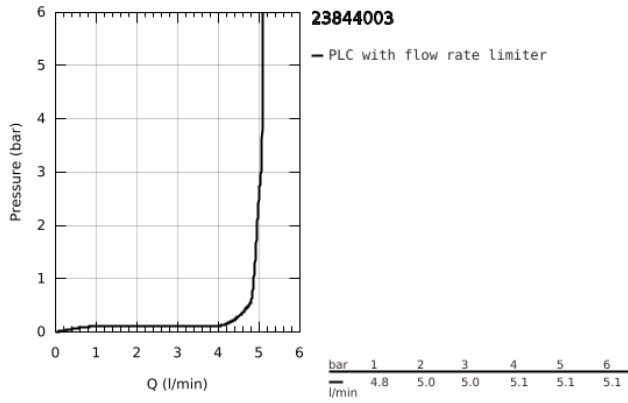

23 844 003 **GROHE PLUS SINGLE-LEVER BASIN MIXER 1/2"**
L-SIZE

PRODUCT DESCRIPTION

- Colour: Chrome
- monobloc installation
- metal lever
- 28 mm ceramic cartridge with GROHE SilkMove
- with temperature limiter
- GROHE Long-Life finish
- GROHE Water Saving - Less water, perfect flow
- maximum flow rate (at 3 bar): 5 l/min
- SpeedClean mousseur
- GROHE AquaGuide adjustable mousseur
- rapid installation system
- pull out spout
- GROHE EasyDock guarantees easy retraction and smooth docking back to the starting position
- smooth body with push-open pop-up waste set 1 1/4"
- flexible connection hoses

23 844 003 **GROHE PLUS SINGLE-LEVER BASIN MIXER 1/2"**
L-SIZE

23 844 003 **GROHE PLUS SINGLE-LEVER BASIN MIXER 1/2"**
L-SIZE

SPARE PARTS, April 2018 – now

- 1: Cartridge (Spare part-nr. 46963000)
- 2: Pull out shower (Spare part-nr. 48454000)
- 2.1: Flow restrictor (Spare part-nr. 48449000)
- 3: Pop-up rod (Spare part-nr. 46739000)
- 4: Shank fastening assembly (Spare part-nr. 48384000)
- 5: Waste set with push-open plug (Spare part-nr. 65807000)
- 6: Shower hose (Spare part-nr. 48293000)