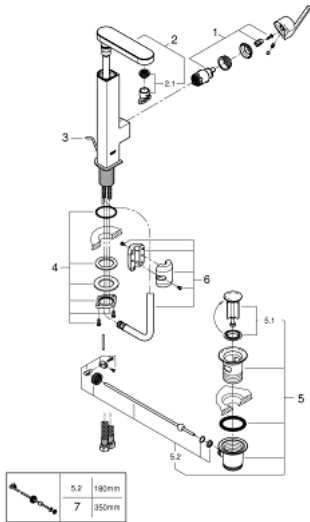

23 843 003 **GROHE PLUS SINGLE-LEVER BASIN MIXER 1/2"**
L-SIZE

PRODUCT DESCRIPTION

- Colour: chrome
- GROHE SilkMove 28 mm ceramic cartridge
- with temperature limiter
- GROHE Long-Life finish
- GROHE Water Saving - Less water, perfect flow
- maximum flow rate (at 3 bar): 5 l/min
- SpeedClean mousseur
- GROHE AquaGuide adjustable mousseur
- rapid installation system
- pull out spout
- GROHE EasyDock easy retraction and smooth docking
- pop-up waste set 1 1/4"
- flexible connection hoses

23 843 003 **GROHE PLUS SINGLE-LEVER BASIN MIXER 1/2"**
L-SIZE

SPARE PARTS, April 2018 – now

- 1: Cartridge (Spare part-nr. 46963000)
- 2: Pull out shower (Spare part-nr. 48454000)
- 2.1: Mousseur (Spare part-nr. 48449000)
- 3: Pop-up rod (Spare part-nr. 46739000)
- 4: Shank fastening assembly (Spare part-nr. 48384000)
- 5: Waste set 1 1/4" (Spare part-nr. 28910000)
- 5.1: Plug (Spare part-nr. 07182000)
- 5.2: Eccentric rod (Spare part-nr. 07052000)
- 6: Shower hose (Spare part-nr. 48293000)
- 7: Eccentric rod (Spare part-nr. 07341000)*