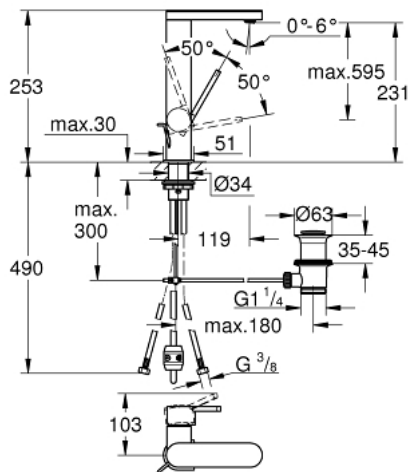

23 843 003 **GROHE PLUS SINGLE-LEVER BASIN MIXER 1/2"**
L-SIZE

PRODUCT DESCRIPTION

- Colour: chrome
- GROHE SilkMove 28 mm ceramic cartridge
- with temperature limiter
- GROHE Long-Life finish
- GROHE Water Saving - Less water, perfect flow
- maximum flow rate (at 3 bar): 5 l/min
- SpeedClean mousseur
- GROHE AquaGuide adjustable mousseur
- rapid installation system
- pull out spout
- GROHE EasyDock easy retraction and smooth docking
- pop-up waste set 1 1/4"
- flexible connection hoses

23 843 003 **GROHE PLUS SINGLE-LEVER BASIN MIXER 1/2"**
L-SIZE

SPARE PARTS, April 2018 – now

- 1: Cartridge (Spare part-nr. 46963000)
- 2: Pull out shower (Spare part-nr. 48454000)
- 2.1: Mousseur (Spare part-nr. 48449000)
- 3: Pop-up rod (Spare part-nr. 46739000)
- 4: Shank fastening assembly (Spare part-nr. 48384000)
- 5: Waste set 1 1/4" (Spare part-nr. 28910000)
- 5.1: Plug (Spare part-nr. 07182000)
- 5.2: Eccentric rod (Spare part-nr. 07052000)
- 6: Shower hose (Spare part-nr. 48293000)
- 7: Eccentric rod (Spare part-nr. 07341000)*