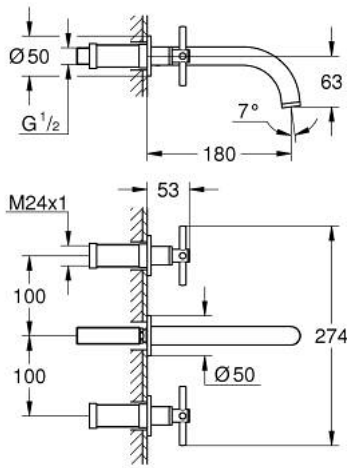

## 20 164 DA3 ATRIO 3-HOLE BASIN MIXER

### PRODUCT DESCRIPTION

- Colour: warm sunset
- wall mounted
- without concealed body
- set for final installation for
- 29 025 002
- valves hot/cold with headparts 1/2" - 90°
- GROHE Long-Life finish
- GROHE EcoJoy 5.7 l/min laminar mousseur
- centre distance 200 mm
- projection 180 mm
- with cross handles
- Two different sets of caps included. One set with "H" and "C" marking, one set without marking.