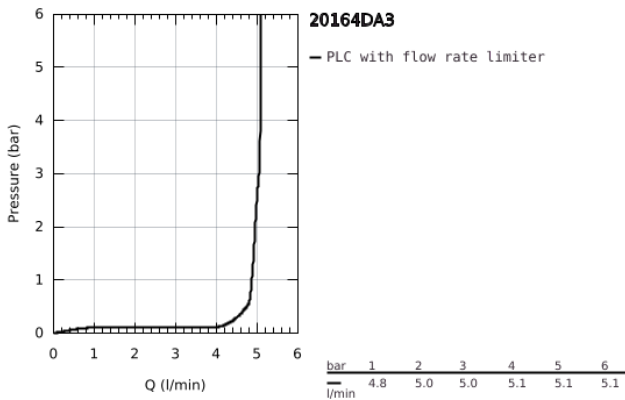

## 20 164 DA3 ATRIO 3-HOLE BASIN MIXER

### PRODUCT DESCRIPTION

- Colour: warm sunset
- wall mounted
- without concealed body
- set for final installation for
- 29 025 002
- valves hot/cold with headparts 1/2" - 90°
- GROHE Long-Life finish
- GROHE EcoJoy 5.7 l/min laminar mousseur
- centre distance 200 mm
- projection 180 mm
- with cross handles
- Two different sets of caps included. One set with "H" and "C" marking, one set without marking.