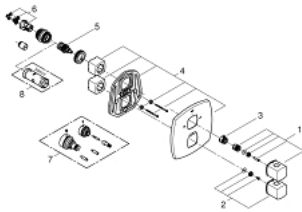

## 19 948 IG0 GRANDERA THERMOSTATIC BATH MIXER WITH INTEGRATED 2-WAY DIVERTER

### PRODUCT DESCRIPTION

- Colour: chrome/gold
- final installation set for
- 35 500 000
- without concealed body
- GROHE Long-Life finish
- GROHE SafeStop at 38°C
- GROHE SafeStop Plus optional temperature limiter at 43°C included
- GROHE AquaDimmer Eco with multiple function:
  - - shut off and flow control
- diverter: hand shower/bath spout
- Integrated Eco-Button with Eco-Stop for shower
- GROHE FastFixation escutcheon with covered shaft sealing and covered fixing
- metal handles

### UNITS PER PACKAGE , November 2015 – now

- 1: Handle (Order-nr. 47933IG0)
- 2: Temperature control handle (Order-nr. 47934IG0)
- 3: Stop ring (Order-nr. 47922000)
- 4: Escutcheon (Order-nr. 47932000)
- 5: Aquadimmer (Order-nr. 47364000)
- 6: Adapter 3/4" x 1/2" (Order-nr. 12701000)
- 7: Extension-set, 27,5 mm (Order-nr. 47781000)\*
- 8: Socket spanner (Order-nr. 19332000)\*