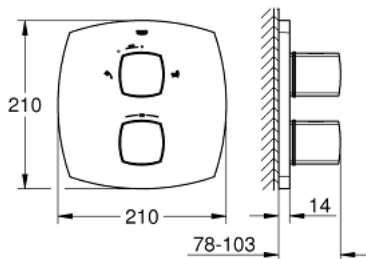

## 19 948 IG0 GRANDERA THERMOSTATIC BATH MIXER WITH INTEGRATED 2-WAY DIVERTER

### PRODUCT DESCRIPTION

- Colour: chrome/gold
- final installation set for
- 35 500 000
- without concealed body
- GROHE Long-Life finish
- GROHE SafeStop at 38°C
- GROHE SafeStop Plus optional temperature limiter at 43°C included
- GROHE AquaDimmer Eco with multiple function:
  - - shut off and flow control
- diverter: hand shower/bath spout
- Integrated Eco-Button with Eco-Stop for shower
- GROHE FastFixation escutcheon with covered shaft sealing and covered fixing
- metal handles

### UNITS PER PACKAGE , November 2015 – now

- 1: Handle (Order-nr. 47933IG0)
- 2: Temperature control handle (Order-nr. 47934IG0)
- 3: Stop ring (Order-nr. 47922000)
- 4: Escutcheon (Order-nr. 47932000)
- 5: Aquadimmer (Order-nr. 47364000)
- 6: Adapter 3/4" x 1/2" (Order-nr. 12701000)
- 7: Extension-set, 27,5 mm (Order-nr. 47781000)\*
- 8: Socket spanner (Order-nr. 19332000)\*