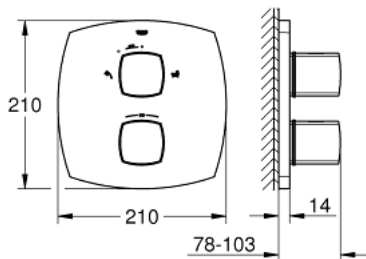

19 948 000 GRANDERA THERMOSTATIC BATH MIXER WITH INTEGRATED 2-WAY DIVERTER

PRODUCT DESCRIPTION

- Colour: chrome
- final installation set for
- 35 500 000
- without concealed body
- GROHE Long-Life finish
- GROHE SafeStop at 38°C
- GROHE SafeStop Plus optional temperature limiter at 43°C included
- GROHE AquaDimmer Eco with multiple function:
 - - shut off and flow control
- diverter: hand shower/bath spout
- Integrated Eco-Button with Eco-Stop for shower
- GROHE FastFixation escutcheon with covered shaft sealing and covered fixing
- metal handles

19 948 000 GRANDERA THERMOSTATIC BATH MIXER WITH INTEGRATED 2-WAY DIVERTER

UNITS PER PACKAGE , November 2015 – now

- 1: Shut-off handle (Order-nr. 47933000)
- 2: Temperature control handle (Order-nr. 47934000)
- 3: Stop ring (Order-nr. 47922000)
- 4: Escutcheon (Order-nr. 47932000)
- 5: Aquadimmer (Order-nr. 47364000)
- 6: Adapter 3/4" x 1/2" (Order-nr. 12701000)
- 7: Extension-set, 27,5 mm (Order-nr. 47781000)*
- 8: Socket spanner (Order-nr. 19332000)*