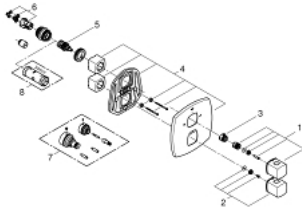

19 948 000 GRANDERA THERMOSTATIC BATH MIXER WITH INTEGRATED 2-WAY DIVERTER

PRODUCT DESCRIPTION

- Colour: chrome
- final installation set for
- 35 500 000
- without concealed body
- GROHE Long-Life finish
- GROHE SafeStop at 38°C
- GROHE SafeStop Plus optional temperature limiter at 43°C included
- GROHE AquaDimmer Eco with multiple function:
 - - shut off and flow control
- diverter: hand shower/bath spout
- Integrated Eco-Button with Eco-Stop for shower
- GROHE FastFixation escutcheon with covered shaft sealing and covered fixing
- metal handles

19 948 000 GRANDERA THERMOSTATIC BATH MIXER WITH INTEGRATED 2-WAY DIVERTER

UNITS PER PACKAGE , November 2015 – now

- 1: Shut-off handle (Order-nr. 47933000)
- 2: Temperature control handle (Order-nr. 47934000)
- 3: Stop ring (Order-nr. 47922000)
- 4: Escutcheon (Order-nr. 47932000)
- 5: Aquadimmer (Order-nr. 47364000)
- 6: Adapter 3/4" x 1/2" (Order-nr. 12701000)
- 7: Extension-set, 27,5 mm (Order-nr. 47781000)*
- 8: Socket spanner (Order-nr. 19332000)*