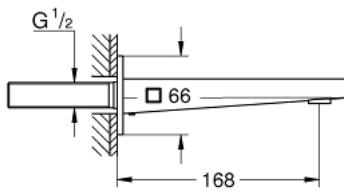

13 404 003 **GROHE PLUS BATH SPOUT**

PRODUCT DESCRIPTION

- Colour: Chrome
- wall mounted
- GROHE Long-Life finish
- laminar mousseur
- male thread 1/2"
- projection 168 mm

13 404 003 **GROHE PLUS BATH SPOUT**

SPARE PARTS, August 2018 – now

1: Flow restrictor (Spare part-nr. 48009000)