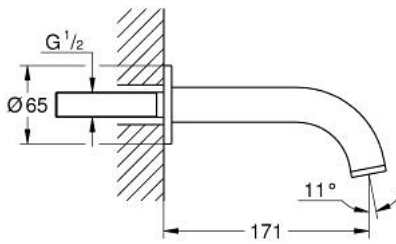

13 139 003 ATRIO BATH SPOUT

PRODUCT DESCRIPTION

- Colour: chrome
- wall mounted
- GROHE Long-Life finish
- mousseur
- projection 171 mm
- min. recommended pressure 1.0 bar

13 139 003 ATRIO BATH SPOUT

SPARE PARTS, April 2017 – spareParts.validDate.now

1: Mousseur (Order-nr. 13926000)