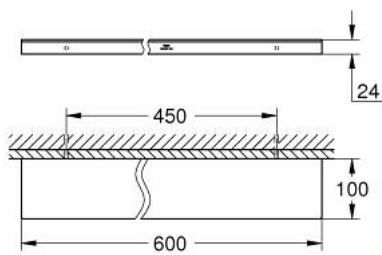

40 965 GN1 **ALLURE SHELF**

PRODUCT DESCRIPTION

- Colour: brushed cool sunrise
- wall mounted
- material: glass / metal
- concealed fastening
- width 600 mm
- depth 100 mm
- GROHE Long-Life finish