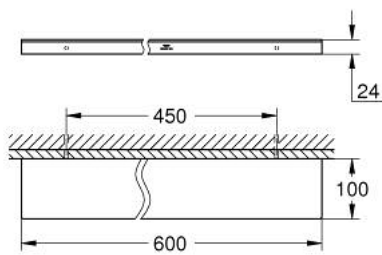

40 965 DL1 **ALLURE SHELF**

PRODUCT DESCRIPTION

- Colour: brushed warm sunset
- wall mounted
- material: glass / metal
- concealed fastening
- width 600 mm
- depth 100 mm
- GROHE Long-Life finish