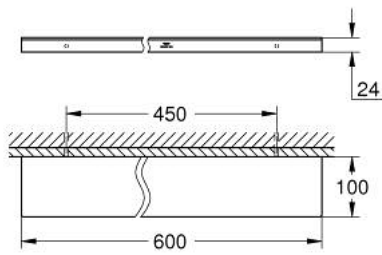

40 965 A01 ALLURE SHELF

PRODUCT DESCRIPTION

- Colour: hard graphite
- wall mounted
- material: glass / metal
- concealed fastening
- width 600 mm
- depth 100 mm
- GROHE Long-Life finish