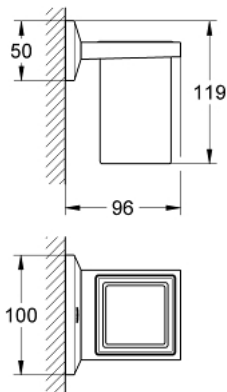

40 493 000 ALLURE BRILLIANT HOLDER WITH TUMBLER

PRODUCT DESCRIPTION

- Colour: Chrome
- material: glass / metal
- concealed fastening
- GROHE Long-Life finish

40 493 000 ALLURE BRILLIANT HOLDER WITH TUMBLER

SPARE PARTS, August 2010 – now

1: Spare glass for toilet brush (Spare part-nr. 40579000)