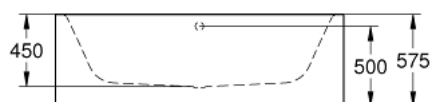

39 728 000 ESSENCE BATHTUB

PRODUCT DESCRIPTION

- Colour: alpine white
- free standing
- 180 x 80 cm
- height 57.5 cm
- water volume 240 l
- usable volume 170 l
- with AntiSlip
- with overflow
- sanitary titan steel
- suitable for Talento waste sets (28 943 000 + 19 025 000)
- suitable for waste set Viega Multiplex Trio (functional unit 6161.62/727970 + chrome parts Visign MT3 6161.13/725792)
- includes noise suppression mats