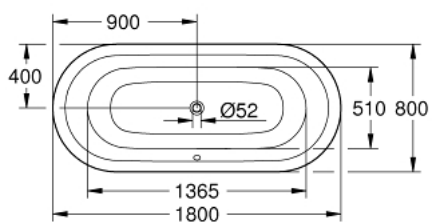

39 728 000 ESSENCE BATHTUB

PRODUCT DESCRIPTION

- Colour: alpine white
- free standing
- 180 x 80 cm
- height 57.5 cm
- water volume 240 l
- usable volume 170 l
- with AntiSlip
- with overflow
- sanitary titan steel
- suitable for Talento waste sets (28 943 000 + 19 025 000)
- suitable for waste set Viega Multiplex Trio (functional unit 6161.62/727970 + chrome parts Visign MT3 6161.13/725792)
- includes noise suppression mats