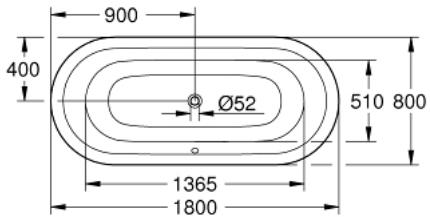

39 727 00H ESSENCE BATHTUB

PRODUCT DESCRIPTION

- Colour: alpine white
- free standing
- 180 x 80 cm
- height 57.5 cm
- water volume 240 l
- usable volume 170 l
- with EasyClean
- with overflow
- sanitary titan steel
- suitable for Talento waste sets (28 943 000 + 19 025 000)
- suitable for waste set Viega Multiplex Trio (functional unit 6161.62/727970 + chrome parts Visign MT3 6161.13/725792)
- includes noise suppression mats