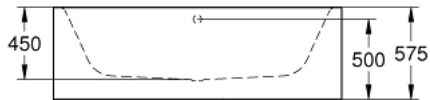

39 727 00H ESSENCE BATHTUB

PRODUCT DESCRIPTION

- Colour: alpine white
- free standing
- 180 x 80 cm
- height 57.5 cm
- water volume 240 l
- usable volume 170 l
- with EasyClean
- with overflow
- sanitary titan steel
- suitable for Talento waste sets (28 943 000 + 19 025 000)
- suitable for waste set Viega Multiplex Trio (functional unit 6161.62/727970 + chrome parts Visign MT3 6161.13/725792)
- includes noise suppression mats