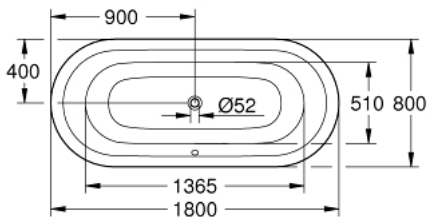

39 726 00H ESSENCE BATHTUB

PRODUCT DESCRIPTION

- Colour: alpine white
- free standing
- 180 x 80 cm
- height 57.5 cm
- water volume 240 l
- usable volume 170 l
- with EasyClean
- with AntiSlip
- with overflow
- sanitary titan steel
- suitable for Talento waste sets (28 943 000 + 19 025 000)
- suitable for waste set Viega Multiplex Trio (functional unit 6161.62/727970 + chrome parts Visign MT3 6161.13/725792)
- includes noise suppression mats