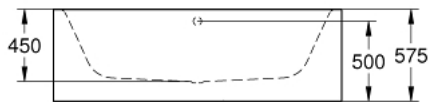

39 726 00H ESSENCE BATHTUB

PRODUCT DESCRIPTION

- Colour: alpine white
- free standing
- 180 x 80 cm
- height 57.5 cm
- water volume 240 l
- usable volume 170 l
- with EasyClean
- with AntiSlip
- with overflow
- sanitary titan steel
- suitable for Talento waste sets (28 943 000 + 19 025 000)
- suitable for waste set Viega Multiplex Trio (functional unit 6161.62/727970 + chrome parts Visign MT3 6161.13/725792)
- includes noise suppression mats