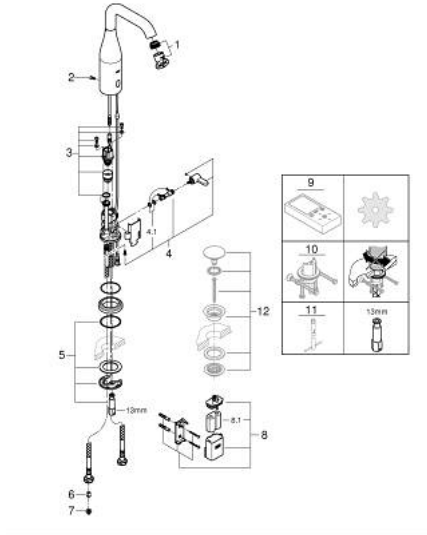

## 36 445 GN0 ESSENCE E INFRA-RED ELECTRONIC BASIN MIXER 1/2" WITH MIXING DEVICE AND ADJUSTABLE TEMPERATURE LIMITER

### PRODUCT DESCRIPTION

- Colour: brushed cool sunrise
- with infrared sensor for bi-directional communication for monitoring, configuration and servicing
- 6V lithium battery, type CR-P2
- battery lifetime approx. 7 years (150 actuations a day)
- GROHE Long-Life finish
- GROHE Water Saving - Less water, perfect flow
- maximum flow rate (at 3 bar): 5 l/min
- adjustable swivel area 0° / 150° / 360°
- laminar spray regulator

- flexible connection hoses

- non-return valve
- dirt strainers
- with integrated solenoid valve
- external battery
- rapid installation system
- multistage battery status display
- 7 pre-set programs
- auto flush
- thermal disinfection
- cleaning mode
- additional functions and precise settings by remote control 36 407
- CE approved
- noise classification 1 in accordance with DIN4109
- type of protection faucet IP 59K

### SPARE PARTS, April 2023 – now

- 1: Flow straightener (Spare part-nr. 48376000)
  - 2: Screw (Spare part-nr. 4283100M)
  - 3: Solenoid valve (Spare part-nr. 42479000)
  - 4: mixer lever (Spare part-nr. 42401GN0)
  - 4.1: O-Ring (Spare part-nr. 4284000M)
  - 5: Mounting set (Spare part-nr. 42400000)
  - 6: Non-return valve (Spare part-nr. 4257200M)
  - 7: Filter (Spare part-nr. 4241300M)
  - 8: Battery Housing (Spare part-nr. 42393000)
  - 8.1: Battery (Spare part-nr. 42886000)
  - 9: Remote control (Spare part-nr. 36407001)\*
  - 10: Rotation lock (Spare part-nr. 36276000)\*
  - 11: Mounting wrench (Spare part-nr. 19017000)\*
  - 12: Waste set with push-open plug (Spare part-nr. 65807GN0)\*
- \* Optional accessories