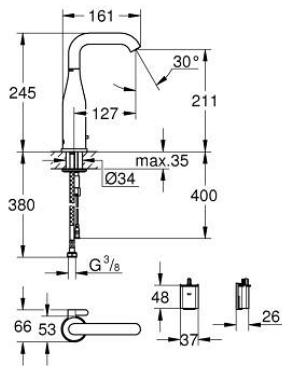

PRODUCT DESCRIPTION

- Colour: brushed cool sunrise
- with infrared sensor for bi-directional communication for monitoring, configuration and servicing
- 6V lithium battery, type CR-P2
- battery lifetime approx. 7 years (150 actuations a day)
- GROHE Long-Life finish
- GROHE Water Saving - Less water, perfect flow
- maximum flow rate (at 3 bar): 5 l/min
- adjustable swivel area 0° / 150° / 360°
- laminar spray regulator

- flexible connection hoses