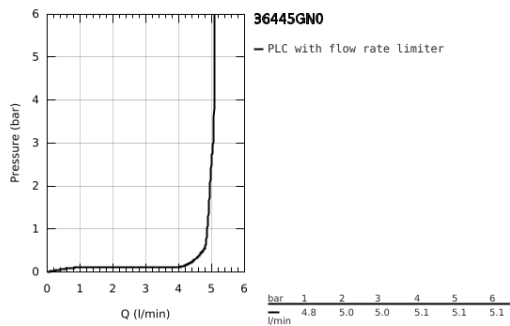

- non-return valve
- dirt strainers
- with integrated solenoid valve
- external battery
- rapid installation system
- multistage battery status display
- 7 pre-set programs
- auto flush
- thermal disinfection
- cleaning mode
- additional functions and precise settings by remote control 36 407
- CE approved
- noise classification 1 in accordance with DIN4109
- type of protection faucet IP 59K