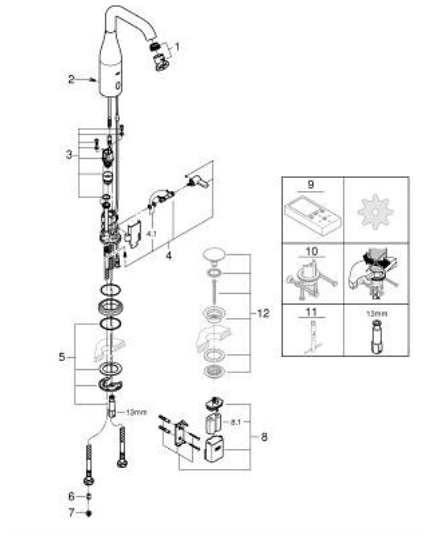

## 36 445 DL0 ESSENCE E INFRA-RED ELECTRONIC BASIN MIXER 1/2" WITH MIXING DEVICE AND ADJUSTABLE TEMPERATURE LIMITER

### PRODUCT DESCRIPTION

- Colour: brushed warm sunset
- with infrared sensor for bi-directional communication for monitoring, configuration and servicing
- 6V lithium battery, type CR-P2
- battery lifetime approx. 7 years (150 actuations a day)
- GROHE Long-Life finish
- GROHE Water Saving - Less water, perfect flow
- maximum flow rate (at 3 bar): 5 l/min
- adjustable swivel area 0° / 150° / 360°
- laminar spray regulator

- flexible connection hoses

- non-return valve
- dirt strainers
- with integrated solenoid valve
- external battery
- rapid installation system
- multistage battery status display
- 7 pre-set programs
- auto flush
- thermal disinfection
- cleaning mode
- additional functions and precise settings by remote control 36 407
- CE approved
- noise classification 1 in accordance with DIN4109
- type of protection faucet IP 59K

### SPARE PARTS, April 2023 – now

- 1: Flow straightener (Spare part-nr. 48376000)
  - 2: Screw (Spare part-nr. 4283100M)
  - 3: Solenoid valve (Spare part-nr. 42479000)
  - 4: mixer lever (Spare part-nr. 42401DL0)
  - 4.1: O-Ring (Spare part-nr. 4284000M)
  - 5: Mounting set (Spare part-nr. 42400000)
  - 6: Non-return valve (Spare part-nr. 4257200M)
  - 7: Filter (Spare part-nr. 4241300M)
  - 8: Battery Housing (Spare part-nr. 42393000)
  - 8.1: Battery (Spare part-nr. 42886000)
  - 9: Remote control (Spare part-nr. 36407001)\*
  - 10: Rotation lock (Spare part-nr. 36276000)\*
  - 11: Mounting wrench (Spare part-nr. 19017000)\*
  - 12: Waste set with push-open plug (Spare part-nr. 65807DL0)\*
- \* Optional accessories