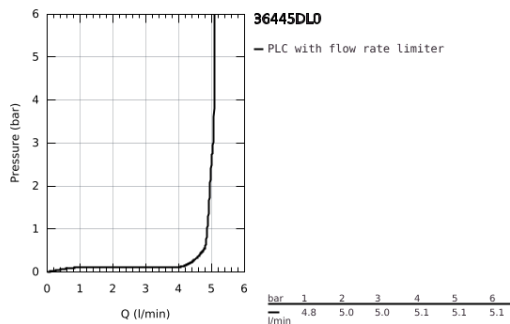

- non-return valve
- dirt strainers
- with integrated solenoid valve
- external battery
- rapid installation system
- multistage battery status display
- 7 pre-set programs
- auto flush
- thermal disinfection
- cleaning mode
- additional functions and precise settings by remote control 36 407
- CE approved
- noise classification 1 in accordance with DIN4109
- type of protection faucet IP 59K