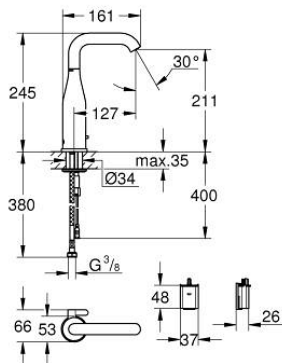

PRODUCT DESCRIPTION

- Colour: brushed warm sunset
- with infrared sensor for bi-directional communication for monitoring, configuration and servicing
- 6V lithium battery, type CR-P2
- battery lifetime approx. 7 years (150 actuations a day)
- GROHE Long-Life finish
- GROHE Water Saving - Less water, perfect flow
- maximum flow rate (at 3 bar): 5 l/min
- adjustable swivel area 0° / 150° / 360°
- laminar spray regulator

- flexible connection hoses