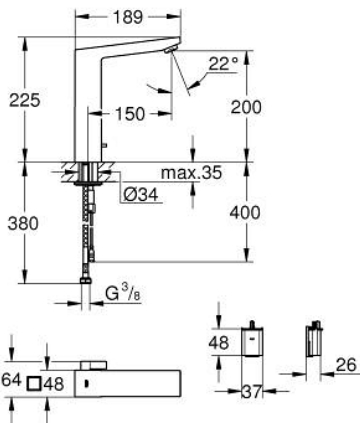

36 441 AL0 EUROCUBE E INFRA-RED ELECTRONIC BASIN MIXER 1/2" WITH MIXING DEVICE AND ADJUSTABLE TEMPERATURE LIMITER

PRODUCT DESCRIPTION

- Colour: brushed hard graphite
- with infrared sensor for bi-directional communication for monitoring, configuration and servicing
- 6V lithium battery, type CR-P2
- battery lifetime approx. 7 years (150 actuations a day)
- GROHE Long-Life finish
- GROHE Water Saving - Less water, perfect flow
- maximum flow rate (at 3 bar): 5 l/min
- laminar spray regulator
- flexible connection hoses