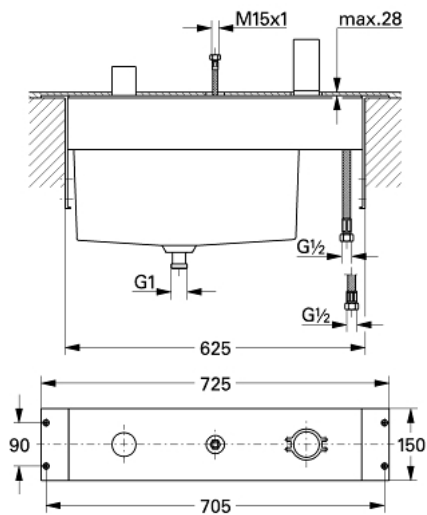

33 339 000 3-HOLE SINGLE-LEVER BATH COMBINATION

PRODUCT DESCRIPTION

- Colour: Chrome
- baseframe for installation under tiled surround
- without finishing trim set
- mounting plate and base frame
- 46 mm cartridge with GROHE SilkMove and spout fixing pre-assembled
- flexible connection hoses
- connection for shower hose
- drainage box with integrated outlet for splash water
- this part should be easy to access
- protected against backflow

33 339 000 3-HOLE SINGLE-LEVER BATH COMBINATION

SPARE PARTS, April 2007 – now

- 1: Cartridge (Spare part-nr. 46048000)
- 2: Non-return valve (Spare part-nr. 08565000)
- 3: Connecting hose (Spare part-nr. 07300000)
- 4: Flexible pressure hose (Spare part-nr. 07772000)
- 5: Connecting hose (Spare part-nr. 07467000)
- 6: Supporting legs (Spare part-nr. 45388000)*