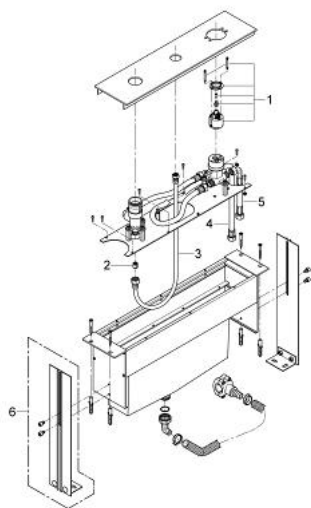

33 339 000 3-HOLE SINGLE-LEVER BATH COMBINATION

PRODUCT DESCRIPTION

- Colour: Chrome
- baseframe for installation under tiled surround
- without finishing trim set
- mounting plate and base frame
- 46 mm cartridge with GROHE SilkMove and spout fixing pre-assembled
- flexible connection hoses
- connection for shower hose
- drainage box with integrated outlet for splash water
- this part should be easy to access
- protected against backflow

33 339 000 3-HOLE SINGLE-LEVER BATH COMBINATION

SPARE PARTS, April 2007 – now

- 1: Cartridge (Spare part-nr. 46048000)
- 2: Non-return valve (Spare part-nr. 08565000)
- 3: Connecting hose (Spare part-nr. 07300000)
- 4: Flexible pressure hose (Spare part-nr. 07772000)
- 5: Connecting hose (Spare part-nr. 07467000)
- 6: Supporting legs (Spare part-nr. 45388000)*