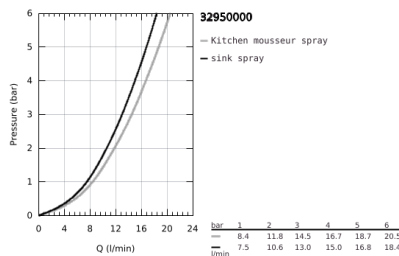

32 950 000 K7 SINGLE-LEVER SINK MIXER 1/2"

PRODUCT DESCRIPTION

- Colour: Chrome
- monobloc installation
- GROHE Long-Life finish
- GROHE SilkMove 35 mm ceramic cartridge
- professional spray
- diverter: mousseur/shower jet
- automatic return to mousseur
- metal spray
- adjustable flow rate limiter
- swivel spout
- swivel area 140°
- protected against backflow
- flexible connection hoses
- rapid installation system
- maximum flow rate (at 3 bar): 14 l/min

32 950 000 K7 SINGLE-LEVER SINK MIXER 1/2"

32 950 000 K7 SINGLE-LEVER SINK MIXER 1/2"

SPARE PARTS, August 2016 – now

- 1: Lever (Spare part-nr. 46729000)
 - 2: Shield for cross handle (Spare part-nr. 46116000)
 - 3: Screw coupling (Spare part-nr. 46460000)
 - 4: Cartridge (Spare part-nr. 46374000)
 - 5: Hand shower (Spare part-nr. 46731000)
 - 5.1: Non-return valve (Spare part-nr. 08565000)
 - 5.2: Flow restrictor (Spare part-nr. 46711000)
 - 6: Shower hose (Spare part-nr. 46732000)
 - 7: Spring (Spare part-nr. 46733SD0)
 - 8: Holder pull out spray (Spare part-nr. 46734000)
 - 9: Shank mounting kit (Spare part-nr. 46671000)
 - 10: Socket Spanner (Spare part-nr. 19332000)*
 - 11: Mounting wrench (Spare part-nr. 19017000)*
- * Optional accessories