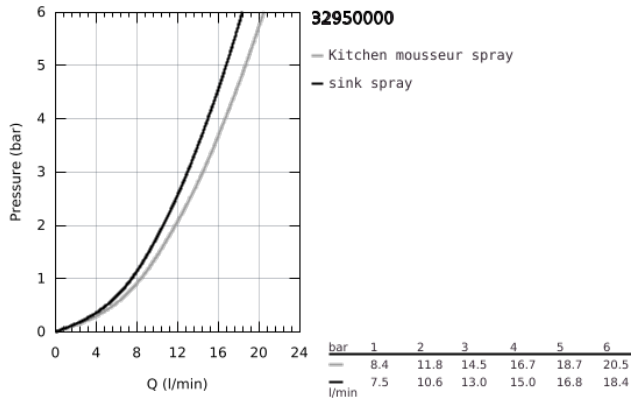

32 950 000 K7 SINGLE-LEVER SINK MIXER 1/2"

PRODUCT DESCRIPTION

- Colour: Chrome
- monobloc installation
- GROHE Long-Life finish
- GROHE SilkMove 35 mm ceramic cartridge
- professional spray
- diverter: mousseur/shower jet
- automatic return to mousseur
- metal spray
- adjustable flow rate limiter
- swivel spout
- swivel area 140°
- protected against backflow
- flexible connection hoses
- rapid installation system
- maximum flow rate (at 3 bar): 14 l/min

32 950 000 K7 SINGLE-LEVER SINK MIXER 1/2"

32 950 000 K7 SINGLE-LEVER SINK MIXER 1/2"

SPARE PARTS, August 2016 – now

- 1: Lever (Spare part-nr. 46729000)
 - 2: Shield for cross handle (Spare part-nr. 46116000)
 - 3: Screw coupling (Spare part-nr. 46460000)
 - 4: Cartridge (Spare part-nr. 46374000)
 - 5: Hand shower (Spare part-nr. 46731000)
 - 5.1: Non-return valve (Spare part-nr. 08565000)
 - 5.2: Flow restrictor (Spare part-nr. 46711000)
 - 6: Shower hose (Spare part-nr. 46732000)
 - 7: Spring (Spare part-nr. 46733SD0)
 - 8: Holder pull out spray (Spare part-nr. 46734000)
 - 9: Shank mounting kit (Spare part-nr. 46671000)
 - 10: Socket Spanner (Spare part-nr. 19332000)*
 - 11: Mounting wrench (Spare part-nr. 19017000)*
- * Optional accessories