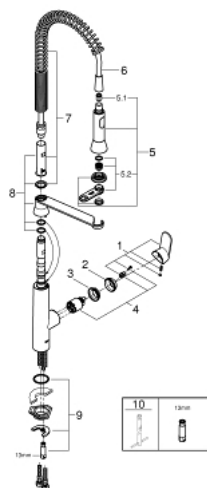

32 950 000 K7 SINGLE-LEVER SINK MIXER 1/2"

PRODUCT DESCRIPTION

- Colour: Chrome
- monobloc installation
- GROHE Long-Life finish
- GROHE SilkMove 35 mm ceramic cartridge
- professional spray
- diverter: mousseur/shower jet
- automatic return to mousseur
- metal spray
- adjustable flow rate limiter
- swivel spout
- swivel area 140°
- protected against backflow
- flexible connection hoses
- rapid installation system
- maximum flow rate (at 3 bar): 14 l/min

32 950 000 K7 SINGLE-LEVER SINK MIXER 1/2"

32 950 000 K7 SINGLE-LEVER SINK MIXER 1/2"

SPARE PARTS, August 2016 – now

- 1: Lever (Spare part-nr. 46729000)
 - 2: Shield for cross handle (Spare part-nr. 46116000)
 - 3: Screw coupling (Spare part-nr. 46460000)
 - 4: Cartridge (Spare part-nr. 46374000)
 - 5: Hand shower (Spare part-nr. 46731000)
 - 5.1: Non-return valve (Spare part-nr. 08565000)
 - 5.2: Flow restrictor (Spare part-nr. 46711000)
 - 6: Shower hose (Spare part-nr. 46732000)
 - 7: Spring (Spare part-nr. 46733SD0)
 - 8: Holder pull out spray (Spare part-nr. 46734000)
 - 9: Shank mounting kit (Spare part-nr. 46671000)
 - 10: Socket Spanner (Spare part-nr. 19332000)*
 - 11: Mounting wrench (Spare part-nr. 19017000)*
- * Optional accessories