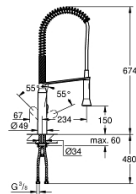

32 950 000 K7 SINGLE-LEVER SINK MIXER 1/2"

PRODUCT DESCRIPTION

- Colour: Chrome
- monobloc installation
- GROHE Long-Life finish
- GROHE SilkMove 35 mm ceramic cartridge
- professional spray
- diverter: mousseur/shower jet
- automatic return to mousseur
- metal spray
- adjustable flow rate limiter
- swivel spout
- swivel area 140°
- protected against backflow
- flexible connection hoses
- rapid installation system
- maximum flow rate (at 3 bar): 14 l/min

32 950 000 K7 SINGLE-LEVER SINK MIXER 1/2"

32 950 000 K7 SINGLE-LEVER SINK MIXER 1/2"

SPARE PARTS, August 2016 – now

- 1: Lever (Spare part-nr. 46729000)
 - 2: Shield for cross handle (Spare part-nr. 46116000)
 - 3: Screw coupling (Spare part-nr. 46460000)
 - 4: Cartridge (Spare part-nr. 46374000)
 - 5: Hand shower (Spare part-nr. 46731000)
 - 5.1: Non-return valve (Spare part-nr. 08565000)
 - 5.2: Flow restrictor (Spare part-nr. 46711000)
 - 6: Shower hose (Spare part-nr. 46732000)
 - 7: Spring (Spare part-nr. 46733SD0)
 - 8: Holder pull out spray (Spare part-nr. 46734000)
 - 9: Shank mounting kit (Spare part-nr. 46671000)
 - 10: Socket Spanner (Spare part-nr. 19332000)*
 - 11: Mounting wrench (Spare part-nr. 19017000)*
- * Optional accessories