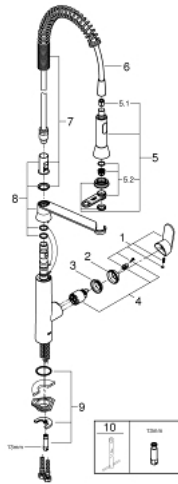

31 379 000 K7 SINGLE-LEVER SINK MIXER 1/2"

PRODUCT DESCRIPTION

- Colour: chrome
- GROHE Long-Life finish
- GROHE SilkMove 35 mm ceramic cartridge
- professional spray
- diverter: mousseur/spray jet
- automatic return to mousseur
- metal spray
- adjustable flow rate limiter
- swivel spout
- swivel area 140°
- protected against backflow
- flexible connection hoses
- rapid installation system
- maximum flow rate (at 3 bar): 14.5 l/min

31 379 000 K7 SINGLE-LEVER SINK MIXER 1/2"

SPARE PARTS, August 2016 – now

- 1: Lever (Spare part-nr. 46729000)
 - 2: Cap (Spare part-nr. 46116000)
 - 3: Screw coupling (Spare part-nr. 46460000)
 - 4: Cartridge (Spare part-nr. 46374000)
 - 5: Hand shower (Spare part-nr. 46731000)
 - 5.1: Non-return valve (Spare part-nr. 08565000)
 - 5.2: Mousseur (Spare part-nr. 46711000)
 - 6: Shower hose (Spare part-nr. 46871000)
 - 7: Spring (Spare part-nr. 46873SD0)
 - 8: Holder pull out spray (Spare part-nr. 46734000)
 - 9: Shank mounting kit (Spare part-nr. 46671000)
 - 10: Socket Spanner (Spare part-nr. 19332000)*
 - 11: Mounting wrench (Spare part-nr. 19017000)*
- * Optional accessories