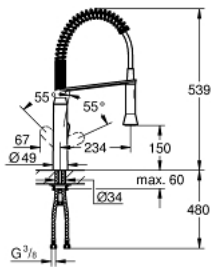

31 379 000 K7 SINGLE-LEVER SINK MIXER 1/2"

PRODUCT DESCRIPTION

- Colour: chrome
- GROHE Long-Life finish
- GROHE SilkMove 35 mm ceramic cartridge
- professional spray
- diverter: mousseur/spray jet
- automatic return to mousseur
- metal spray
- adjustable flow rate limiter
- swivel spout
- swivel area 140°
- protected against backflow
- flexible connection hoses
- rapid installation system
- maximum flow rate (at 3 bar): 14.5 l/min

31 379 000 K7 SINGLE-LEVER SINK MIXER 1/2"

SPARE PARTS, August 2016 – now

- 1: Lever (Spare part-nr. 46729000)
 - 2: Cap (Spare part-nr. 46116000)
 - 3: Screw coupling (Spare part-nr. 46460000)
 - 4: Cartridge (Spare part-nr. 46374000)
 - 5: Hand shower (Spare part-nr. 46731000)
 - 5.1: Non-return valve (Spare part-nr. 08565000)
 - 5.2: Mousseur (Spare part-nr. 46711000)
 - 6: Shower hose (Spare part-nr. 46871000)
 - 7: Spring (Spare part-nr. 46873SD0)
 - 8: Holder pull out spray (Spare part-nr. 46734000)
 - 9: Shank mounting kit (Spare part-nr. 46671000)
 - 10: Socket Spanner (Spare part-nr. 19332000)*
 - 11: Mounting wrench (Spare part-nr. 19017000)*
- * Optional accessories