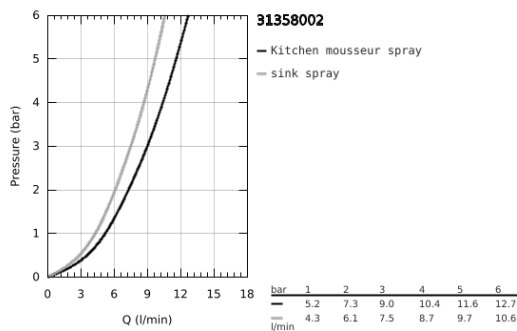

31 358 002 MINTA TOUCH ELECTRONIC SINGLE-LEVER SINK MIXER 1/2"

PRODUCT DESCRIPTION

- Colour: Chrome
- C-spout
- monobloc installation
- Touch: activation of water via skin contact
- battery supply 6 V lithium-battery, type CR-P2
- CE approved
- solenoid valve
- fixed value mixing valve
- automatically stops after 60 sec. (factory set)
- type of protection IP 44
- GROHE Long-Life finish
- GROHE SilkMove 46 mm ceramic cartridge
- pull-out dual spray
- diverter: laminar spray/SpeedClean shower jet
- swivel tubular spout
- swivel area 360°
- protected against backflow
- flexible connection hoses
- rapid installation system
- maximum flow rate (at 3 bar): 9 l/min

31 358 002 MINTA TOUCH ELECTRONIC SINGLE-LEVER SINK MIXER 1/2"

SPARE PARTS, July 2017 – now

- 1: Lever (Spare part-nr. 46015000)
- 2: Shield for cross handle (Spare part-nr. 46025000)
- 3: Cartridge (Spare part-nr. 46048000)
- 4: Hand shower (Spare part-nr. 48416000)
- 4.1: Non-return valve (Spare part-nr. 08565000)
- 4.2: Flow straightener (Spare part-nr. 48347000)
- 5: Shower hose (Spare part-nr. 48293000)
- 6: Shank mounting kit (Spare part-nr. 46345000)
- 7: Non-return valve (Spare part-nr. 08565000)
- 8: Solenoid valve (Spare part-nr. 48213000)
- 8.1: Non-return valve (Spare part-nr. 08565000)
- 8.2: Strainer (Spare part-nr. 42395000)
- 9: Control unit (Spare part-nr. 48214000)
- 10: Battery (Spare part-nr. 42886000)
- 11: Quick coupling (Spare part-nr. 46338000)
- 12: Lever (Spare part-nr. 40684000)*