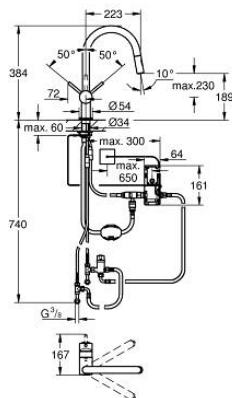

31 358 002 MINTA TOUCH ELECTRONIC SINGLE-LEVER SINK MIXER 1/2"

PRODUCT DESCRIPTION

- Colour: Chrome
- C-spout
- monobloc installation
- Touch: activation of water via skin contact
- battery supply 6 V lithium-battery, type CR-P2
- CE approved
- solenoid valve
- fixed value mixing valve
- automatically stops after 60 sec. (factory set)
- type of protection IP 44
- GROHE Long-Life finish
- GROHE SilkMove 46 mm ceramic cartridge
- pull-out dual spray
- diverter: laminar spray/SpeedClean shower jet
- swivel tubular spout
- swivel area 360°
- protected against backflow
- flexible connection hoses
- rapid installation system
- maximum flow rate (at 3 bar): 9 l/min

31 358 002 MINTA TOUCH ELECTRONIC SINGLE-LEVER SINK MIXER 1/2"

SPARE PARTS, July 2017 – now

- 1: Lever (Spare part-nr. 46015000)
- 2: Shield for cross handle (Spare part-nr. 46025000)
- 3: Cartridge (Spare part-nr. 46048000)
- 4: Hand shower (Spare part-nr. 48416000)
- 4.1: Non-return valve (Spare part-nr. 08565000)
- 4.2: Flow straightener (Spare part-nr. 48347000)
- 5: Shower hose (Spare part-nr. 48293000)
- 6: Shank mounting kit (Spare part-nr. 46345000)
- 7: Non-return valve (Spare part-nr. 08565000)
- 8: Solenoid valve (Spare part-nr. 48213000)
- 8.1: Non-return valve (Spare part-nr. 08565000)
- 8.2: Strainer (Spare part-nr. 42395000)
- 9: Control unit (Spare part-nr. 48214000)
- 10: Battery (Spare part-nr. 42886000)
- 11: Quick coupling (Spare part-nr. 46338000)
- 12: Lever (Spare part-nr. 40684000)*