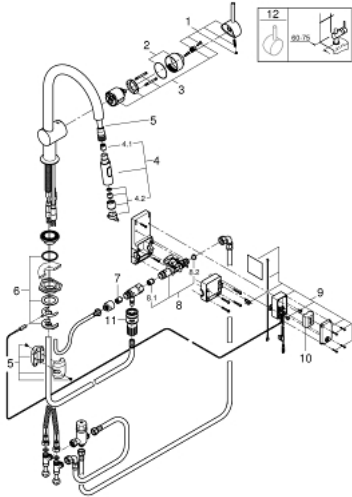

31 358 002 MINTA TOUCH ELECTRONIC SINGLE-LEVER SINK MIXER 1/2"

PRODUCT DESCRIPTION

- Colour: Chrome
- C-spout
- monobloc installation
- Touch: activation of water via skin contact
- battery supply 6 V lithium-battery, type CR-P2
- CE approved
- solenoid valve
- fixed value mixing valve
- automatically stops after 60 sec. (factory set)
- type of protection IP 44
- GROHE Long-Life finish
- GROHE SilkMove 46 mm ceramic cartridge
- pull-out dual spray
- diverter: laminar spray/SpeedClean shower jet
- swivel tubular spout
- swivel area 360°
- protected against backflow
- flexible connection hoses
- rapid installation system
- maximum flow rate (at 3 bar): 9 l/min

31 358 002 MINTA TOUCH ELECTRONIC SINGLE-LEVER SINK MIXER 1/2"

SPARE PARTS, July 2017 – now

- 1: Lever (Spare part-nr. 46015000)
- 2: Shield for cross handle (Spare part-nr. 46025000)
- 3: Cartridge (Spare part-nr. 46048000)
- 4: Hand shower (Spare part-nr. 48416000)
- 4.1: Non-return valve (Spare part-nr. 08565000)
- 4.2: Flow straightener (Spare part-nr. 48347000)
- 5: Shower hose (Spare part-nr. 48293000)
- 6: Shank mounting kit (Spare part-nr. 46345000)
- 7: Non-return valve (Spare part-nr. 08565000)
- 8: Solenoid valve (Spare part-nr. 48213000)
- 8.1: Non-return valve (Spare part-nr. 08565000)
- 8.2: Strainer (Spare part-nr. 42395000)
- 9: Control unit (Spare part-nr. 48214000)
- 10: Battery (Spare part-nr. 42886000)
- 11: Quick coupling (Spare part-nr. 46338000)
- 12: Lever (Spare part-nr. 40684000)*