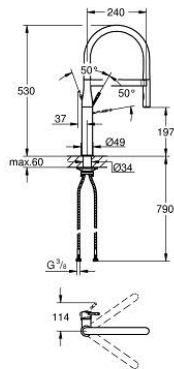

30 294 000 ESSENCE SINGLE-LEVER SINK MIXER 1/2"

PRODUCT DESCRIPTION

- Colour: Chrome
- monobloc installation
- GROHE Long-Life finish
- 28 mm ceramic cartridge with GROHE SilkMove
- flow strainer
- with integrated temperature limiter
- professional spray
- with flexible, hygienic GROHFlexx kitchen santoprene hose
- diverter: laminar spray/SpeedClean shower jet
- automatic return to laminar spray
- metal spray
- GROHE Magnetic Docking guarantees easy retraction and smooth docking of the spray head back to the starting position
- swivel spout
- swivel area 360°
- protected against backflow
- flexible connection hoses
- metal fixation set

30 294 000 **ESSENCE SINGLE-LEVER SINK MIXER 1/2"**

SPARE PARTS, April 2015 – now

- 1: Lever (Spare part-nr. 46927000)
- 2: Cartridge (Spare part-nr. 46963000)
- 3: Hand shower (Spare part-nr. 46965000)
- 3.1: Flow straightener (Spare part-nr. 48347000)
- 4: Shower hose (Spare part-nr. 46964KK0)
- 5: Non-return valve (Spare part-nr. 08565000)
- 6: Strainer (Spare part-nr. 0676800M)
- 7: Support plate (Spare part-nr. 05334000)
- 8: Mounting set (Spare part-nr. 48477000)