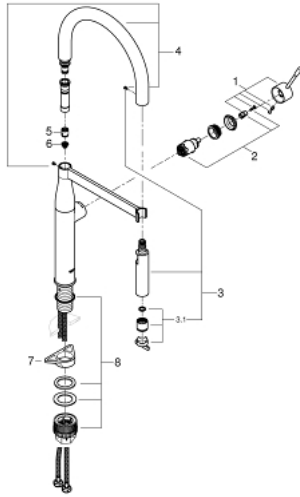

30 294 000 ESSENCE SINGLE-LEVER SINK MIXER 1/2"

PRODUCT DESCRIPTION

- Colour: Chrome
- monobloc installation
- GROHE Long-Life finish
- 28 mm ceramic cartridge with GROHE SilkMove
- flow strainer
- with integrated temperature limiter
- professional spray
- with flexible, hygienic GROHFlexx kitchen santoprene hose
- diverter: laminar spray/SpeedClean shower jet
- automatic return to laminar spray
- metal spray
- GROHE Magnetic Docking guarantees easy retraction and smooth docking of the spray head back to the starting position
- swivel spout
- swivel area 360°
- protected against backflow
- flexible connection hoses
- metal fixation set

30 294 000 **ESSENCE SINGLE-LEVER SINK MIXER 1/2"**

SPARE PARTS, April 2015 – now

- 1: Lever (Spare part-nr. 46927000)
- 2: Cartridge (Spare part-nr. 46963000)
- 3: Hand shower (Spare part-nr. 46965000)
- 3.1: Flow straightener (Spare part-nr. 48347000)
- 4: Shower hose (Spare part-nr. 46964KK0)
- 5: Non-return valve (Spare part-nr. 08565000)
- 6: Strainer (Spare part-nr. 0676800M)
- 7: Support plate (Spare part-nr. 05334000)
- 8: Mounting set (Spare part-nr. 48477000)