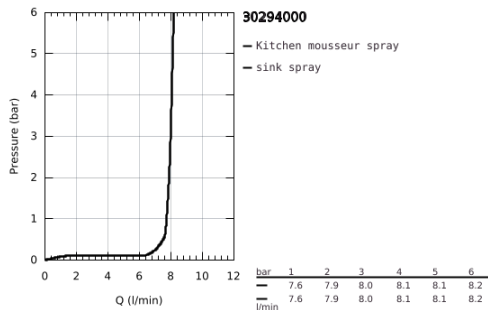

30 294 000 ESSENCE SINGLE-LEVER SINK MIXER 1/2"

PRODUCT DESCRIPTION

- Colour: Chrome
- monobloc installation
- GROHE Long-Life finish
- 28 mm ceramic cartridge with GROHE SilkMove
- flow strainer
- with integrated temperature limiter
- professional spray
- with flexible, hygienic GROHFlexx kitchen santoprene hose
- diverter: laminar spray/SpeedClean shower jet
- automatic return to laminar spray
- metal spray
- GROHE Magnetic Docking guarantees easy retraction and smooth docking of the spray head back to the starting position
- swivel spout
- swivel area 360°
- protected against backflow
- flexible connection hoses
- metal fixation set

30 294 000 **ESSENCE SINGLE-LEVER SINK MIXER 1/2"**

SPARE PARTS, April 2015 – now

- 1: Lever (Spare part-nr. 46927000)
- 2: Cartridge (Spare part-nr. 46963000)
- 3: Hand shower (Spare part-nr. 46965000)
- 3.1: Flow straightener (Spare part-nr. 48347000)
- 4: Shower hose (Spare part-nr. 46964KK0)
- 5: Non-return valve (Spare part-nr. 08565000)
- 6: Strainer (Spare part-nr. 0676800M)
- 7: Support plate (Spare part-nr. 05334000)
- 8: Mounting set (Spare part-nr. 48477000)