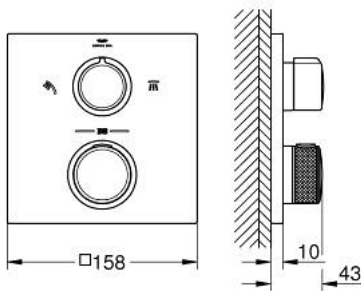

29 181 GN2 ALLURE THERMOSTAT FOR CONCEALED INSTALLATION WITH 2-WAY DIVERTER HEAD SHOWER/HAND SHOWER

PRODUCT DESCRIPTION

- Colour: brushed cool sunrise
- final installation for
 - GROHE Rapido SmartBox (35 604)
 - GROHE TurboStat compact cartridge
 - GROHE Long-Life finish
 - GROHE FastFixation escutcheon with covered shaft sealing and covered fixing
 - metal escutcheon, retroactively 6° adjustable
 - printed hand shower and bath filler symbol
- GROHE SafeStop safety button at 38°C
- GROHE SafeStop Plus optional temperature limiter at 43°C or 46°C included
- GROHE AquaDimmer, integrated shut off/diverter valve
- metal handles
- outlet B = 27 l/min, outlet C = 30 l/min
- without roughing-in-set
- printed head and hand shower symbol

29 181 GN2 ALLURE THERMOSTAT FOR CONCEALED INSTALLATION WITH 2-WAY DIVERTER HEAD SHOWER/HAND SHOWER

SPARE PARTS, May 2018 – now

- 1: Mounting plate (Spare part-nr. 49080000)
- 2: Aquadimmer (Spare part-nr. 49084000)
- 3: Thermostatic compact cartridge 3/4" (Spare part-nr. 49028000)
- 4: Non-return valve (Spare part-nr. 49085000)
- 5: Seal (Spare part-nr. 48360000)
- 6: GROHE TurboStat cartridge 3/4" (Spare part-nr. 49003000)*
- 7: Socket Spanner (Spare part-nr. 49059000)*
- 8: Service stops (Spare part-nr. 1405300M)*
- 9: Universal extension set 2-handle thermostats, 25 mm (Spare part-nr. 14058000)*