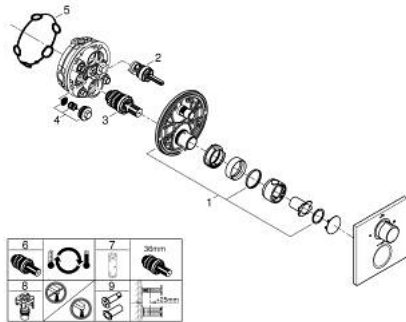

29 181 GN2 ALLURE THERMOSTAT FOR CONCEALED INSTALLATION WITH 2-WAY DIVERTER HEAD SHOWER/HAND SHOWER

PRODUCT DESCRIPTION

- Colour: brushed cool sunrise
- final installation for
 - GROHE Rapido SmartBox (35 604)
 - GROHE TurboStat compact cartridge
 - GROHE Long-Life finish
 - GROHE FastFixation escutcheon with covered shaft sealing and covered fixing
 - metal escutcheon, retroactively 6° adjustable
 - printed hand shower and bath filler symbol
- GROHE SafeStop safety button at 38°C
- GROHE SafeStop Plus optional temperature limiter at 43°C or 46°C included
- GROHE AquaDimmer, integrated shut off/diverter valve
- metal handles
- outlet B = 27 l/min, outlet C = 30 l/min
- without roughing-in-set
- printed head and hand shower symbol

29 181 GN2 ALLURE THERMOSTAT FOR CONCEALED INSTALLATION WITH 2-WAY DIVERTER HEAD SHOWER/HAND SHOWER

SPARE PARTS, May 2018 – now

- 1: Mounting plate (Spare part-nr. 49080000)
- 2: Aquadimmer (Spare part-nr. 49084000)
- 3: Thermostatic compact cartridge 3/4" (Spare part-nr. 49028000)
- 4: Non-return valve (Spare part-nr. 49085000)
- 5: Seal (Spare part-nr. 48360000)
- 6: GROHE TurboStat cartridge 3/4" (Spare part-nr. 49003000)*
- 7: Socket Spanner (Spare part-nr. 49059000)*
- 8: Service stops (Spare part-nr. 1405300M)*
- 9: Universal extension set 2-handle thermostats, 25 mm (Spare part-nr. 14058000)*