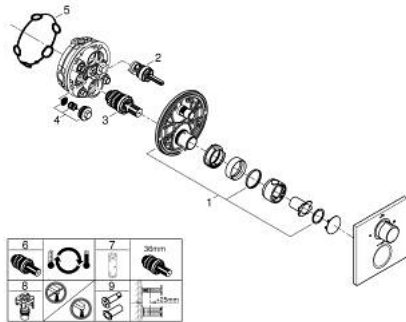

29 181 DL2 ALLURE THERMOSTAT FOR CONCEALED INSTALLATION WITH 2-WAY DIVERTER HEAD SHOWER/HAND SHOWER

PRODUCT DESCRIPTION

- Colour: brushed warm sunset
- final installation for
 - GROHE Rapido SmartBox (35 604)
 - GROHE TurboStat compact cartridge
 - GROHE Long-Life finish
 - GROHE FastFixation escutcheon with covered shaft sealing and covered fixing
 - metal escutcheon, retroactively 6° adjustable
 - printed hand shower and bath filler symbol
- GROHE SafeStop safety button at 38°C
- GROHE SafeStop Plus optional temperature limiter at 43°C or 46°C included
- GROHE AquaDimmer, integrated shut off/diverter valve
- metal handles
- outlet B = 27 l/min, outlet C = 30 l/min
- without roughing-in-set
- printed head and hand shower symbol

29 181 DL2 ALLURE THERMOSTAT FOR CONCEALED INSTALLATION WITH 2-WAY DIVERTER HEAD SHOWER/HAND SHOWER

SPARE PARTS, May 2018 – now

- 1: Mounting plate (Spare part-nr. 49080000)
- 2: Aquadimmer (Spare part-nr. 49084000)
- 3: Thermostatic compact cartridge 3/4" (Spare part-nr. 49028000)
- 4: Non-return valve (Spare part-nr. 49085000)
- 5: Seal (Spare part-nr. 48360000)
- 6: GROHE TurboStat cartridge 3/4" (Spare part-nr. 49003000)*
- 7: Socket Spanner (Spare part-nr. 49059000)*
- 8: Service stops (Spare part-nr. 1405300M)*
- 9: Universal extension set 2-handle thermostats, 25 mm (Spare part-nr. 14058000)*