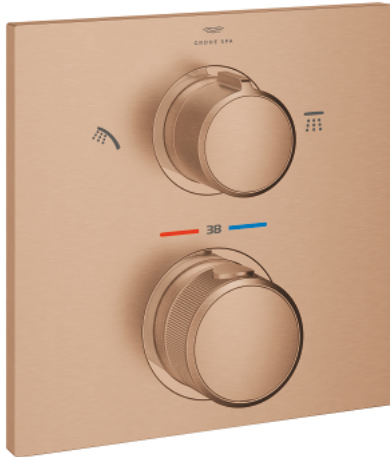

29 181 DL2 ALLURE THERMOSTAT FOR CONCEALED INSTALLATION WITH 2-WAY DIVERTER HEAD SHOWER/HAND SHOWER

PRODUCT DESCRIPTION

- Colour: brushed warm sunset
- final installation for
 - GROHE Rapido SmartBox (35 604)
 - GROHE TurboStat compact cartridge
 - GROHE Long-Life finish
 - GROHE FastFixation escutcheon with covered shaft sealing and covered fixing
 - metal escutcheon, retroactively 6° adjustable
 - printed hand shower and bath filler symbol
- GROHE SafeStop safety button at 38°C
- GROHE SafeStop Plus optional temperature limiter at 43°C or 46°C included
- GROHE AquaDimmer, integrated shut off/diverter valve
- metal handles
- outlet B = 27 l/min, outlet C = 30 l/min
- without roughing-in-set
- printed head and hand shower symbol

29 181 DL2 ALLURE THERMOSTAT FOR CONCEALED INSTALLATION WITH 2-WAY DIVERTER HEAD SHOWER/HAND SHOWER

SPARE PARTS, May 2018 – now

- 1: Mounting plate (Spare part-nr. 49080000)
- 2: Aquadimmer (Spare part-nr. 49084000)
- 3: Thermostatic compact cartridge 3/4" (Spare part-nr. 49028000)
- 4: Non-return valve (Spare part-nr. 49085000)
- 5: Seal (Spare part-nr. 48360000)
- 6: GROHE TurboStat cartridge 3/4" (Spare part-nr. 49003000)*
- 7: Socket Spanner (Spare part-nr. 49059000)*
- 8: Service stops (Spare part-nr. 1405300M)*
- 9: Universal extension set 2-handle thermostats, 25 mm (Spare part-nr. 14058000)*