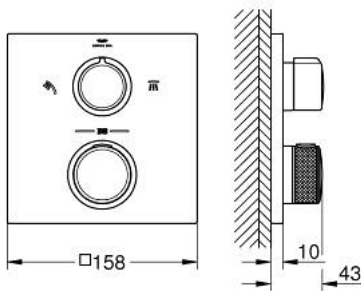

29 181 DL2 ALLURE THERMOSTAT FOR CONCEALED INSTALLATION WITH 2-WAY DIVERTER HEAD SHOWER/HAND SHOWER

PRODUCT DESCRIPTION

- Colour: brushed warm sunset
- final installation for
 - GROHE Rapido SmartBox (35 604)
 - GROHE TurboStat compact cartridge
 - GROHE Long-Life finish
 - GROHE FastFixation escutcheon with covered shaft sealing and covered fixing
 - metal escutcheon, retroactively 6° adjustable
 - printed hand shower and bath filler symbol
- GROHE SafeStop safety button at 38°C
- GROHE SafeStop Plus optional temperature limiter at 43°C or 46°C included
- GROHE AquaDimmer, integrated shut off/diverter valve
- metal handles
- outlet B = 27 l/min, outlet C = 30 l/min
- without roughing-in-set
- printed head and hand shower symbol

29 181 DL2 ALLURE THERMOSTAT FOR CONCEALED INSTALLATION WITH 2-WAY DIVERTER HEAD SHOWER/HAND SHOWER

SPARE PARTS, May 2018 – now

- 1: Mounting plate (Spare part-nr. 49080000)
- 2: Aquadimmer (Spare part-nr. 49084000)
- 3: Thermostatic compact cartridge 3/4" (Spare part-nr. 49028000)
- 4: Non-return valve (Spare part-nr. 49085000)
- 5: Seal (Spare part-nr. 48360000)
- 6: GROHE TurboStat cartridge 3/4" (Spare part-nr. 49003000)*
- 7: Socket Spanner (Spare part-nr. 49059000)*
- 8: Service stops (Spare part-nr. 1405300M)*
- 9: Universal extension set 2-handle thermostats, 25 mm (Spare part-nr. 14058000)*