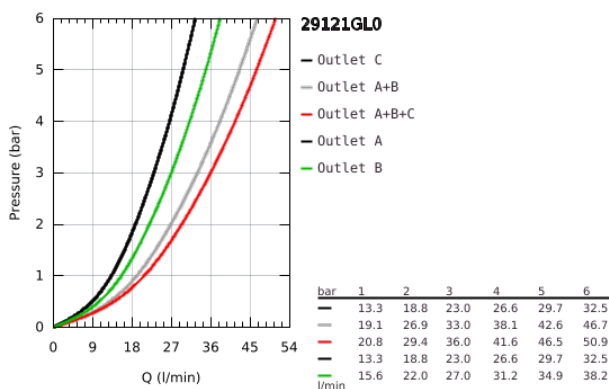

29 121 GL0 GROHTHERM SMARTCONTROL THERMOSTAT FOR CONCEALED INSTALLATION WITH 3 VALVES

PRODUCT DESCRIPTION

- Colour: cool sunrise
- set for final installation for
- GROHE Rapido SmartBox 35 600/35 604
- metal wall escutcheon with GROHE FastFixation (covered escutcheon and shaft sealing, covered fixing), retroactively 6° adjustable
- GROHE Long-Life finish
- GROHE SmartControl push for ON-OFF, turn for volume adjustment from GROHE Water Saving to full flow
- exchangeable symbols
- GROHE TurboStat compact cartridge with wax thermoelement
- GROHE SafeStop safety button at 38°C(calibration required)
- GROHE SafeStop Plus optional temperature limiter at 43°C or 46°C included
- built-in non return valve and dirt strainers
- multiple outlets can be run simultaneously
- without roughing-in-set
- flow performance: outlet A = 23 l/min outlet B = 27 l/min outlet C = 23 l/min outlet A + B = 33 l/min outlet A + B + C = 36 l/min