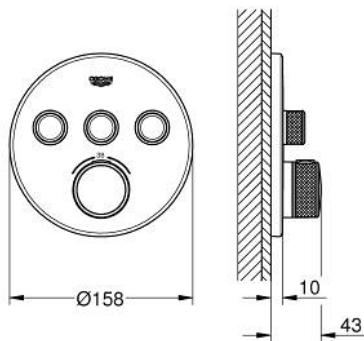

29 121 GL0 GROHTHERM SMARTCONTROL THERMOSTAT FOR CONCEALED INSTALLATION WITH 3 VALVES

PRODUCT DESCRIPTION

- Colour: cool sunrise
- set for final installation for
- GROHE Rapido SmartBox 35 600/35 604
- metal wall escutcheon with GROHE FastFixation (covered escutcheon and shaft sealing, covered fixing), retroactively 6° adjustable
- GROHE Long-Life finish
- GROHE SmartControl push for ON-OFF, turn for volume adjustment from GROHE Water Saving to full flow
- exchangeable symbols
- GROHE TurboStat compact cartridge with wax thermoelement
- GROHE SafeStop safety button at 38°C(calibration required)
- GROHE SafeStop Plus optional temperature limiter at 43°C or 46°C included
- built-in non return valve and dirt strainers
- multiple outlets can be run simultaneously
- without roughing-in-set
- flow performance: outlet A = 23 l/min outlet B = 27 l/min outlet C = 23 l/min outlet A + B = 33 l/min outlet A + B + C = 36 l/min

29 121 GL0 GROHTHERM SMARTCONTROL THERMOSTAT FOR CONCEALED INSTALLATION WITH 3 VALVES