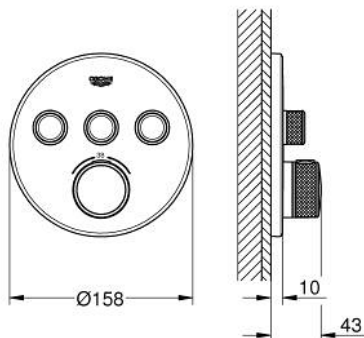

29 121 DA0 GROHTHERM SMARTCONTROL THERMOSTAT FOR CONCEALED INSTALLATION WITH 3 VALVES

PRODUCT DESCRIPTION

- Colour: warm sunset
- set for final installation for
- GROHE Rapido SmartBox 35 600/35 604
- metal wall escutcheon with GROHE FastFixation (covered escutcheon and shaft sealing, covered fixing), retroactively 6° adjustable
- GROHE Long-Life finish
- GROHE SmartControl push for ON-OFF, turn for volume adjustment from GROHE Water Saving to full flow
- exchangeable symbols
- GROHE TurboStat compact cartridge with wax thermoelement
- GROHE SafeStop safety button at 38°C (calibration required)
- GROHE SafeStop Plus optional temperature limiter at 43°C or 46°C included
- built-in non return valve and dirt strainers
- multiple outlets can be run simultaneously
- without roughing-in-set
- flow performance: outlet A = 23 l/min outlet B = 27 l/min outlet C = 23 l/min outlet A + B = 33 l/min outlet A + B + C = 36 l/min