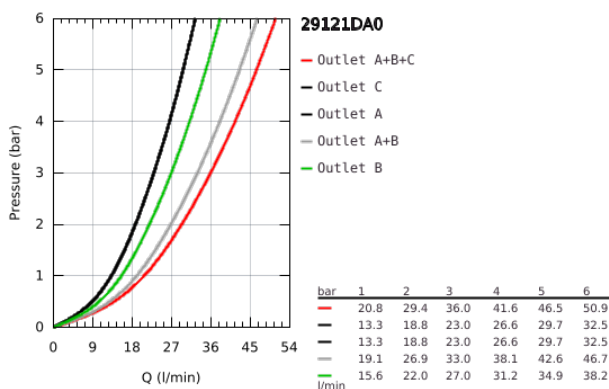

29 121 DA0 GROHTHERM SMARTCONTROL THERMOSTAT FOR CONCEALED INSTALLATION WITH 3 VALVES

PRODUCT DESCRIPTION

- Colour: warm sunset
- set for final installation for
- GROHE Rapido SmartBox 35 600/35 604
- metal wall escutcheon with GROHE FastFixation (covered escutcheon and shaft sealing, covered fixing), retroactively 6° adjustable
- GROHE Long-Life finish
- GROHE SmartControl push for ON-OFF, turn for volume adjustment from GROHE Water Saving to full flow
- exchangeable symbols
- GROHE TurboStat compact cartridge with wax thermoelement
- GROHE SafeStop safety button at 38°C (calibration required)
- GROHE SafeStop Plus optional temperature limiter at 43°C or 46°C included
- built-in non return valve and dirt strainers
- multiple outlets can be run simultaneously
- without roughing-in-set
- flow performance: outlet A = 23 l/min outlet B = 27 l/min outlet C = 23 l/min outlet A + B = 33 l/min outlet A + B + C = 36 l/min