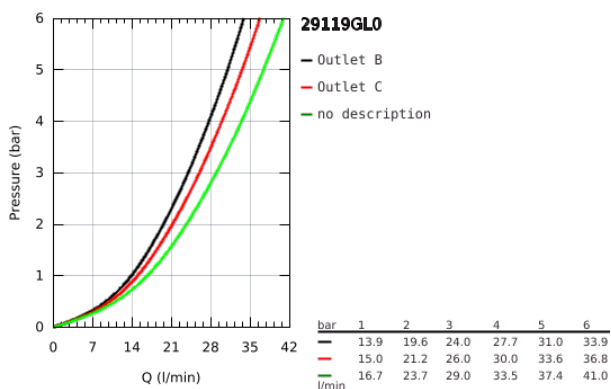

## 29 119 GL0 GROHTHERM SMARTCONTROL THERMOSTAT FOR CONCEALED INSTALLATION WITH 2 VALVES

### PRODUCT DESCRIPTION

- Colour: cool sunrise
- set for final installation for
- GROHE Rapido SmartBox 35 600/35 604
- metal wall escutcheon with GROHE FastFixation (covered escutcheon and shaft sealing, covered fixing), retroactively 6° adjustable
- GROHE Long-Life finish
- GROHE SmartControl push for ON-OFF, turn for volume adjustment from GROHE Water Saving to full flow
- exchangeable symbols
- GROHE TurboStat compact cartridge with wax thermoelement
- GROHE SafeStop safety button at 38°C (calibration required)
- GROHE SafeStop Plus optional temperature limiter at 43°C or 46°C included
- built-in non return valve and dirt strainers
- multiple outlets can be run simultaneously
- without roughing-in-set
- flow performance: outlet B = 24 l/min outlet C = 26 l/min outlet B+C = 29 l/min