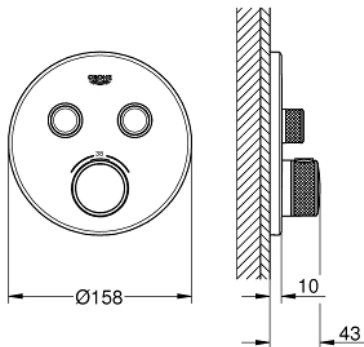

## 29 119 GL0 GROHTHERM SMARTCONTROL THERMOSTAT FOR CONCEALED INSTALLATION WITH 2 VALVES

### PRODUCT DESCRIPTION

- Colour: cool sunrise
- set for final installation for
- GROHE Rapido SmartBox 35 600/35 604
- metal wall escutcheon with GROHE FastFixation (covered escutcheon and shaft sealing, covered fixing), retroactively 6° adjustable
- GROHE Long-Life finish
- GROHE SmartControl push for ON-OFF, turn for volume adjustment from GROHE Water Saving to full flow
- exchangeable symbols
- GROHE TurboStat compact cartridge with wax thermoelement
- GROHE SafeStop safety button at 38°C (calibration required)
- GROHE SafeStop Plus optional temperature limiter at 43°C or 46°C included
- built-in non return valve and dirt strainers
- multiple outlets can be run simultaneously
- without roughing-in-set
- flow performance: outlet B = 24 l/min outlet C = 26 l/min outlet B+C = 29 l/min