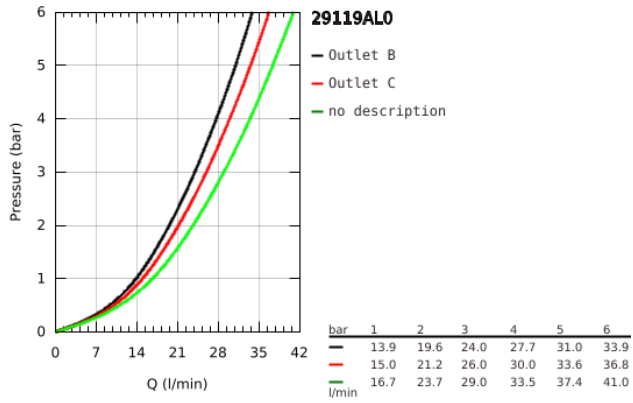

29 119 AL0 GROHTHERM SMARTCONTROL THERMOSTAT FOR CONCEALED INSTALLATION WITH 2 VALVES