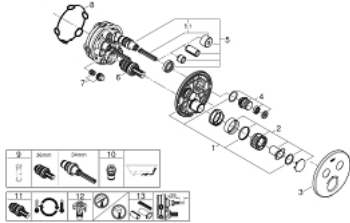

### PRODUCT DESCRIPTION

- Colour: brushed hard graphite
- set for final installation for
- GROHE Rapido SmartBox 35 600/35 604
- metal wall escutcheon with GROHE FastFixation (covered escutcheon and shaft sealing, covered fixing), retroactively 6° adjustable
- GROHE Long-Life finish
- GROHE SmartControl push for ON-OFF, turn for volume adjustment from GROHE Water Saving to full flow
- exchangeable symbols
- GROHE TurboStat compact cartridge with wax thermoelement
- GROHE SafeStop safety button at 38°C (calibration required)
- GROHE SafeStop Plus optional temperature limiter at 43°C or 46°C included
- built-in non return valve and dirt strainers
- multiple outlets can be run simultaneously
- without roughing-in-set
- flow performance: outlet B = 24 l/min outlet C = 26 l/min outlet B+C = 29 l/min

### SPARE PARTS, January 2020 – now

- 1: Mounting plate (Spare part-nr. 48363000)
- 2: Temperature control handle (Spare part-nr. 49029AL0)
- 3: Escutcheon (Spare part-nr. 49032AL0)
- 4: WC push button (Spare part-nr. 48361AL0)
- 5: Cartridge (Spare part-nr. 48359000)
- 5.1: Spindle (Spare part-nr. 49088000)
- 6: Thermostatic compact cartridge 3/4" (Spare part-nr. 49028000)
- 7: Non-return valves (Spare part-nr. 47979000)
- 8: Sealing washer (Spare part-nr. 48360000)
- 9: Socket Spanner (Spare part-nr. 49059000)\*
- 10: Backflow protection combination (DIN-EN1717) (Spare part-nr. 14055000)\*
- 11: GROHE TurboStat cartridge 3/4" (Spare part-nr. 49003000)\*
- 12: Service stops (Spare part-nr. 1405300M)\*
- 13: Universal extension set single-lever mixers, 25 mm (Spare part-nr. 14048000)\*