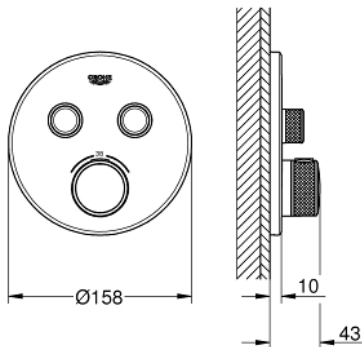

### PRODUCT DESCRIPTION

- Colour: brushed hard graphite
- set for final installation for
- GROHE Rapido SmartBox 35 600/35 604
- metal wall escutcheon with GROHE FastFixation (covered escutcheon and shaft sealing, covered fixing), retroactively 6° adjustable
- GROHE Long-Life finish
- GROHE SmartControl push for ON-OFF, turn for volume adjustment from GROHE Water Saving to full flow
- exchangeable symbols
- GROHE TurboStat compact cartridge with wax thermoelement
- GROHE SafeStop safety button at 38°C (calibration required)
- GROHE SafeStop Plus optional temperature limiter at 43°C or 46°C included
- built-in non return valve and dirt strainers
- multiple outlets can be run simultaneously
- without roughing-in-set
- flow performance: outlet B = 24 l/min outlet C = 26 l/min outlet B+C = 29 l/min

### SPARE PARTS, January 2020 – now

- 1: Mounting plate (Spare part-nr. 48363000)
- 2: Temperature control handle (Spare part-nr. 49029AL0)
- 3: Escutcheon (Spare part-nr. 49032AL0)
- 4: WC push button (Spare part-nr. 48361AL0)
- 5: Cartridge (Spare part-nr. 48359000)
- 5.1: Spindle (Spare part-nr. 49088000)
- 6: Thermostatic compact cartridge 3/4" (Spare part-nr. 49028000)
- 7: Non-return valves (Spare part-nr. 47979000)
- 8: Sealing washer (Spare part-nr. 48360000)
- 9: Socket Spanner (Spare part-nr. 49059000)\*
- 10: Backflow protection combination (DIN-EN1717) (Spare part-nr. 14055000)\*
- 11: GROHE TurboStat cartridge 3/4" (Spare part-nr. 49003000)\*
- 12: Service stops (Spare part-nr. 1405300M)\*
- 13: Universal extension set single-lever mixers, 25 mm (Spare part-nr. 14048000)\*