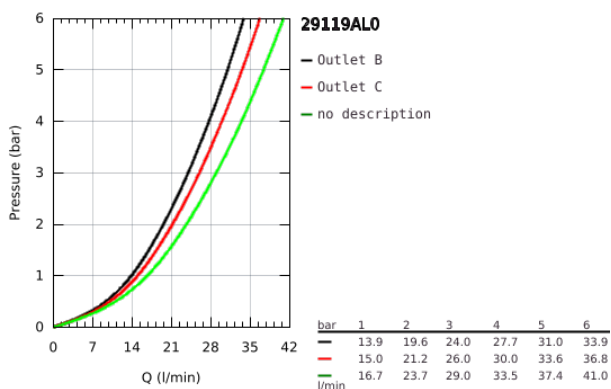

### PRODUCT DESCRIPTION

- Colour: brushed hard graphite
- set for final installation for
- GROHE Rapido SmartBox 35 600/35 604
- metal wall escutcheon with GROHE FastFixation (covered escutcheon and shaft sealing, covered fixing), retroactively 6° adjustable
- GROHE Long-Life finish
- GROHE SmartControl push for ON-OFF, turn for volume adjustment from GROHE Water Saving to full flow
- exchangeable symbols
- GROHE TurboStat compact cartridge with wax thermoelement
- GROHE SafeStop safety button at 38°C (calibration required)
- GROHE SafeStop Plus optional temperature limiter at 43°C or 46°C included
- built-in non return valve and dirt strainers
- multiple outlets can be run simultaneously
- without roughing-in-set
- flow performance: outlet B = 24 l/min outlet C = 26 l/min outlet B+C = 29 l/min