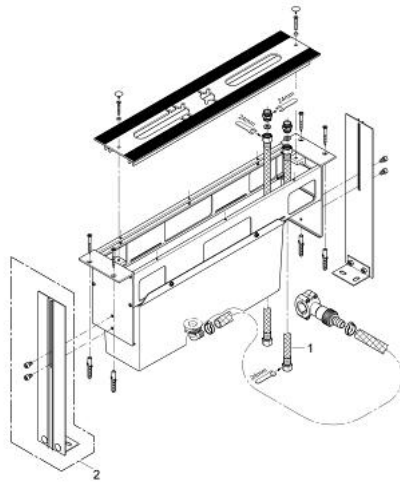

29 037 000 4/5-HOLE BATH COMBINATION (OPTIONAL)

SPARE PARTS, October 2008 – now

1: Connecting hose (Spare part-nr. 07227000)

2: Supporting legs (Spare part-nr. 45388000)*

* Optional accessories