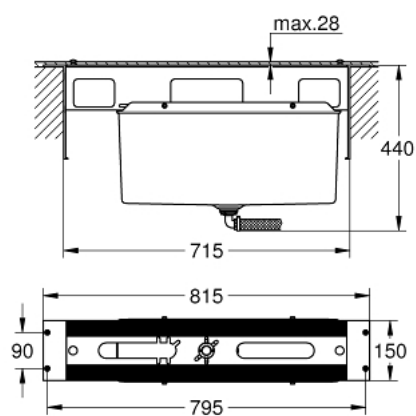

### PRODUCT DESCRIPTION

- baseframe for installation under tiled surround
- base frame
- drainage box with integrated outlet for splash water
- caps to cover screw fixations always come in chrome color

## 29 037 000 4/5-HOLE BATH COMBINATION (OPTIONAL)

**SPARE PARTS**, October 2008 – now

1: Connecting hose (Spare part-nr. 07227000)

2: Supporting legs (Spare part-nr. 45388000)\*

\* Optional accessories