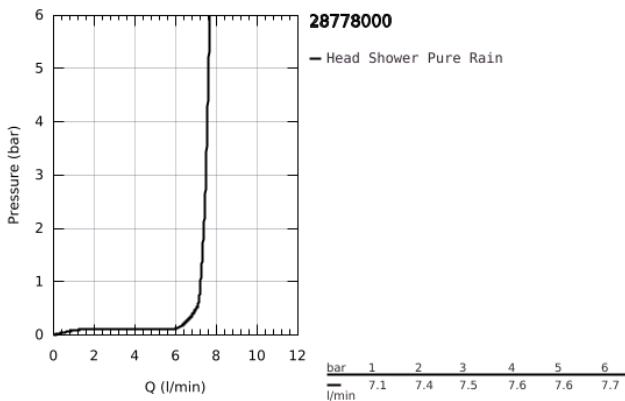

28 778 000 **RAINSHOWER COSMOPOLITAN 400 HEAD SHOWER 1 SPRAY**

PRODUCT DESCRIPTION

- Colour: chrome
- normal (wide) spray starting at 0.5 bar flow pressure
- Ø 400 mm
- material: metal
- ball joint with turning angle $20^\circ \pm 20^\circ$
- connection thread $\frac{1}{2}$ "
- GROHE DreamSpray perfect flow
- GROHE Long-Life finish
- SpeedClean anti-lime system
- suitable for instantaneous heater
- this head shower should only be used in conjunction with shower arm 26 146, 28 982 or 28 497

28 778 000 **RAINSHOWER COSMOPOLITAN 400 HEAD SHOWER 1 SPRAY**

SPARE PARTS, May 2005 – spareParts.validDate.now

1: Spare part set (Order-nr. 45933000)