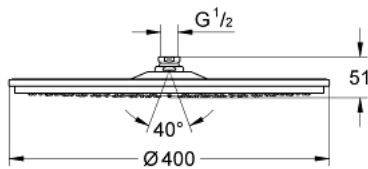

28 778 000 **RAINSHOWER COSMOPOLITAN 400 HEAD SHOWER 1 SPRAY**

PRODUCT DESCRIPTION

- Colour: chrome
- normal (wide) spray starting at 0.5 bar flow pressure
- Ø 400 mm
- material: metal
- ball joint with turning angle $20^\circ \pm 20^\circ$
- connection thread $\frac{1}{2}$ "
- GROHE DreamSpray perfect flow
- GROHE Long-Life finish
- SpeedClean anti-lime system
- suitable for instantaneous heater
- this head shower should only be used in conjunction with shower arm 26 146, 28 982 or 28 497

28 778 000 **RAINSHOWER COSMOPOLITAN 400 HEAD SHOWER 1 SPRAY**

SPARE PARTS, May 2005 – spareParts.validDate.now

1: Spare part set (Order-nr. 45933000)