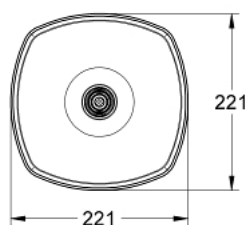

## 27 974 000 GRANDERA 210 HEAD SHOWER 1 SPRAY

### PRODUCT DESCRIPTION

- Colour: Chrome
- 221 x 221 mm
- material: metal
- with ball joint
- rotation angle  $\pm 15^\circ$
- connection thread 1/2"
- GROHE DreamSpray perfect spray pattern
- GROHE Long-Life finish
- SpeedClean anti-limescale system

27 974 000 **GRANDERA 210 HEAD SHOWER 1 SPRAY**

**SPARE PARTS**, August 2012 – now

1: Inlet valve assembly (Spare part-nr. 45933000)