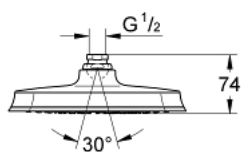

## 27 974 000 GRANDERA 210 HEAD SHOWER 1 SPRAY

### PRODUCT DESCRIPTION

- Colour: Chrome
- 221 x 221 mm
- material: metal
- with ball joint
- rotation angle  $\pm 15^\circ$
- connection thread 1/2"
- GROHE DreamSpray perfect spray pattern
- GROHE Long-Life finish
- SpeedClean anti-limescale system

27 974 000 **GRANDERA 210 HEAD SHOWER 1 SPRAY**

**SPARE PARTS**, August 2012 – now

1: Inlet valve assembly (Spare part-nr. 45933000)