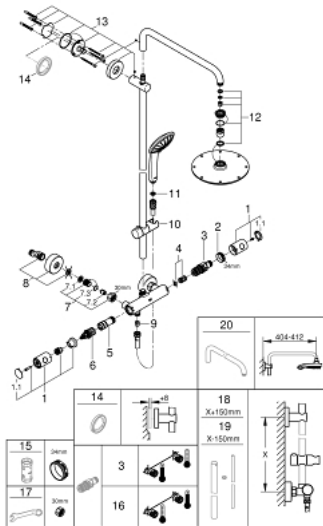

27 964 000 EUPHORIA SYSTEM 210 SHOWER SYSTEM WITH THERMOSTAT FOR WALL MOUNTING

PHỤ KIỆN LẮP ĐẶT, tháng 7 2017 – now

- 1: Costa metal handle 1/2" (Order-nr. 47984000)
- 1.1: Cap (Order-nr. 6458500M)
- 2: Fitting ring (Order-nr. 47743000)
- 3: Thermostatic compact cartridge 1/2" (Order-nr. 47439000)
- 4: Sound absorber (Order-nr. 47398000)
- 5: Water flow (Order-nr. 47751000)
- 6: Aquadimmer (Order-nr. 12433000)
- 7: Non-return valve (Order-nr. 47189000)
- 7.1: Dirt Strainer (Order-nr. 0726400M)
- 7.2: Non-return valve (Order-nr. 08565000)
- 7.3: O-ring $\varnothing 17 \times \varnothing 2$ (Order-nr. 0305500M)
- 8: S-union (Order-nr. 12662000)
- 9: Non-return valve (Order-nr. 08565000)
- 10: Sliding piece (Order-nr. 12140000)
- 11: Dirt strainer (Order-nr. 0700200M)
- 12: Inlet valve assembly (Order-nr. 45933000)
- 13: Outlet shower holder (Order-nr. 48279000)
- 14: Compensation disc (Order-nr. 27180000)*
- 15: Socket spanner (Order-nr. 19332000)*
- 16: GROHE TurboStat cartridge 1/2" (Order-nr. 47175000)*
- 17: Special spanner (Order-nr. 19377000)*
- 18: Shower system pipe for retrofitting (Order-nr. 48053000)*
- 19: Shower system pipe for retrofitting (Order-nr. 48054000)*
- 20: Shower arm for shower systems (Order-nr. 14047000)*