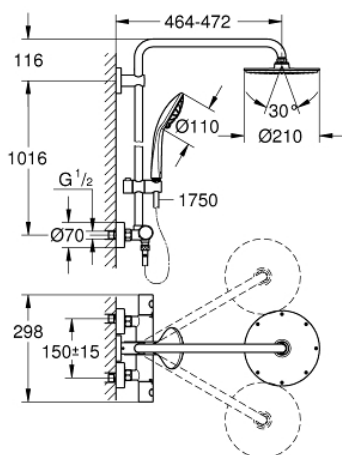

27 964 000 EUPHORIA SYSTEM 210 SHOWER SYSTEM WITH THERMOSTAT FOR WALL MOUNTING

PHỤ KIỆN LẮP ĐẶT, tháng 7 2017 – now

- 1: Costa metal handle 1/2" (Order-nr. 47984000)
- 1.1: Cap (Order-nr. 6458500M)
- 2: Fitting ring (Order-nr. 47743000)
- 3: Thermostatic compact cartridge 1/2" (Order-nr. 47439000)
- 4: Sound absorber (Order-nr. 47398000)
- 5: Water flow (Order-nr. 47751000)
- 6: Aquadimmer (Order-nr. 12433000)
- 7: Non-return valve (Order-nr. 47189000)
- 7.1: Dirt Strainer (Order-nr. 0726400M)
- 7.2: Non-return valve (Order-nr. 08565000)
- 7.3: O-ring $\varnothing 17 \times \varnothing 2$ (Order-nr. 0305500M)
- 8: S-union (Order-nr. 12662000)
- 9: Non-return valve (Order-nr. 08565000)
- 10: Sliding piece (Order-nr. 12140000)
- 11: Dirt strainer (Order-nr. 0700200M)
- 12: Inlet valve assembly (Order-nr. 45933000)
- 13: Outlet shower holder (Order-nr. 48279000)
- 14: Compensation disc (Order-nr. 27180000)*
- 15: Socket spanner (Order-nr. 19332000)*
- 16: GROHE TurboStat cartridge 1/2" (Order-nr. 47175000)*
- 17: Special spanner (Order-nr. 19377000)*
- 18: Shower system pipe for retrofitting (Order-nr. 48053000)*
- 19: Shower system pipe for retrofitting (Order-nr. 48054000)*
- 20: Shower arm for shower systems (Order-nr. 14047000)*